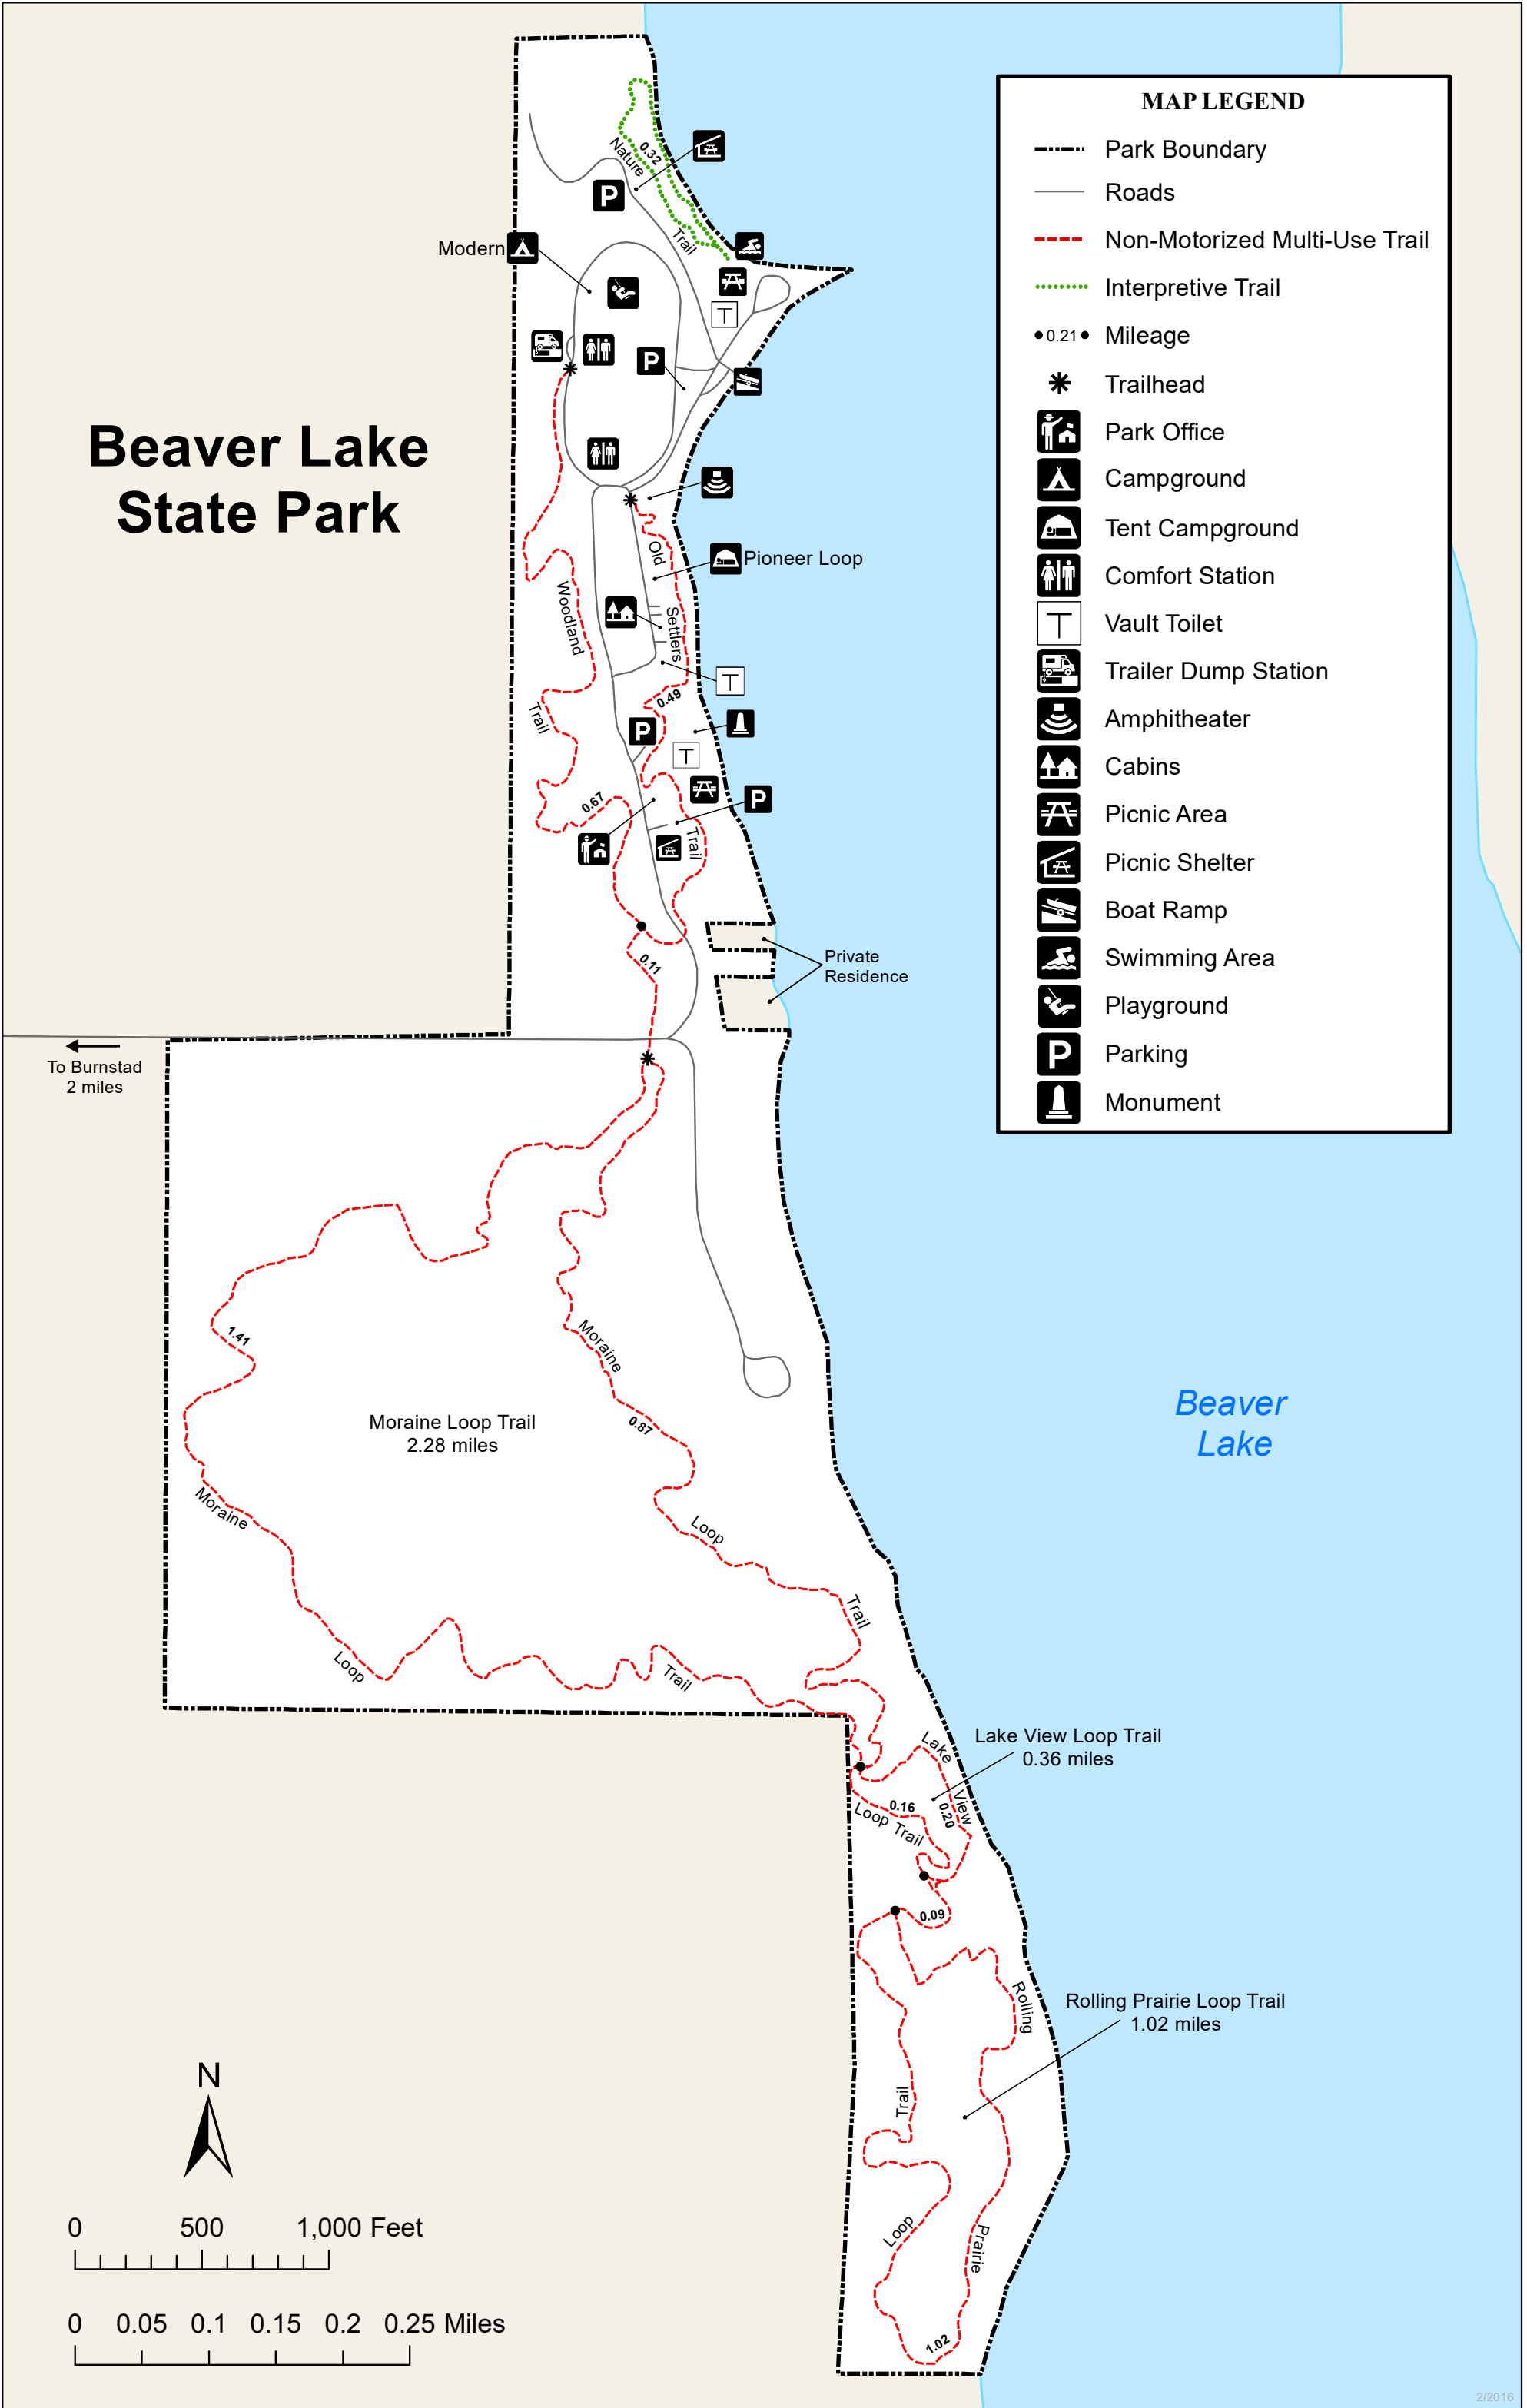

Beaver Lake State Park

MAP LEGEND

- Park Boundary
- Roads
- Non-Motorized Multi-Use Trail
- Interpretive Trail
- 0.21• Mileage
- * Trailhead
-  Park Office
-  Campground
-  Tent Campground
-  Comfort Station
-  Vault Toilet
-  Trailer Dump Station
-  Amphitheater
-  Cabins
-  Picnic Area
-  Picnic Shelter
-  Boat Ramp
-  Swimming Area
-  Playground
-  Parking
-  Monument

To Burnstad
2 miles

Beaver
Lake