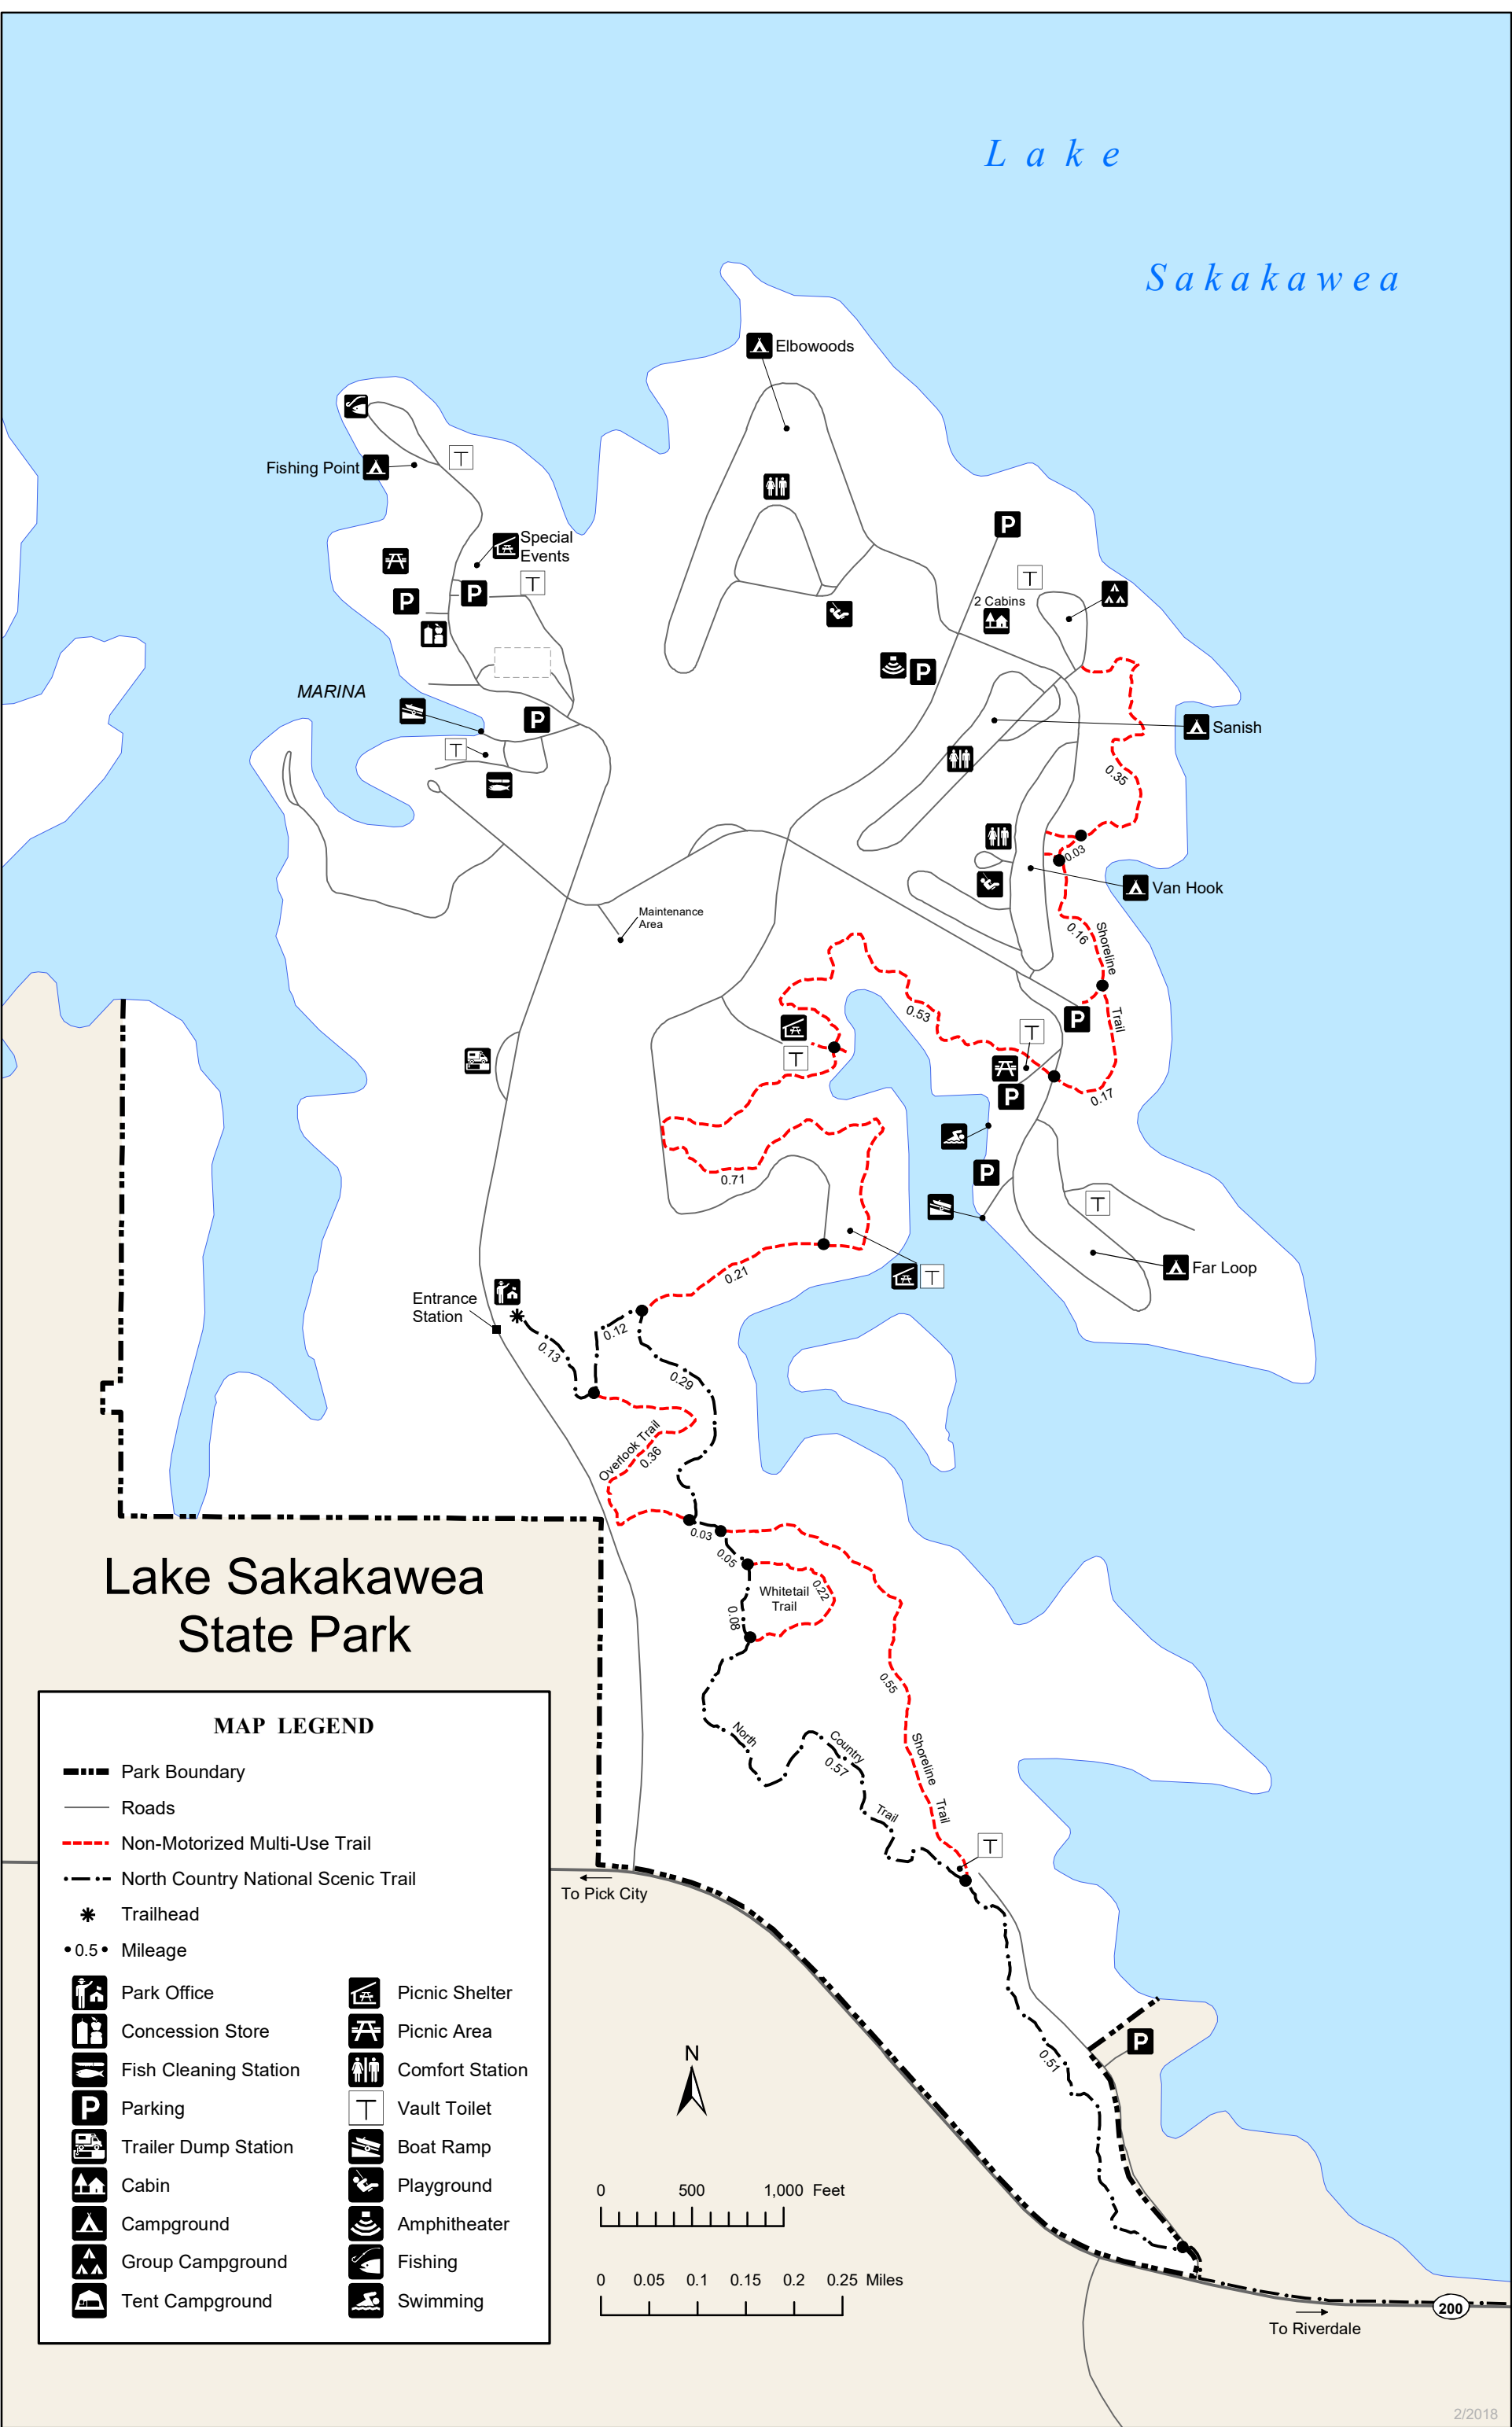

Lake

Sakakawea

Lake Sakakawea State Park

MAP LEGEND

- Park Boundary
 - Roads
 - Non-Motorized Multi-Use Trail
 - North Country National Scenic Trail
 - Trailhead
 - Mileage
- | | |
|-----------------------|-----------------|
| Park Office | Picnic Shelter |
| Concession Store | Picnic Area |
| Fish Cleaning Station | Comfort Station |
| Parking | Vault Toilet |
| Trailer Dump Station | Boat Ramp |
| Cabin | Playground |
| Campground | Amphitheater |
| Group Campground | Fishing |
| Tent Campground | Swimming |

To Pick City

To Riverdale

200