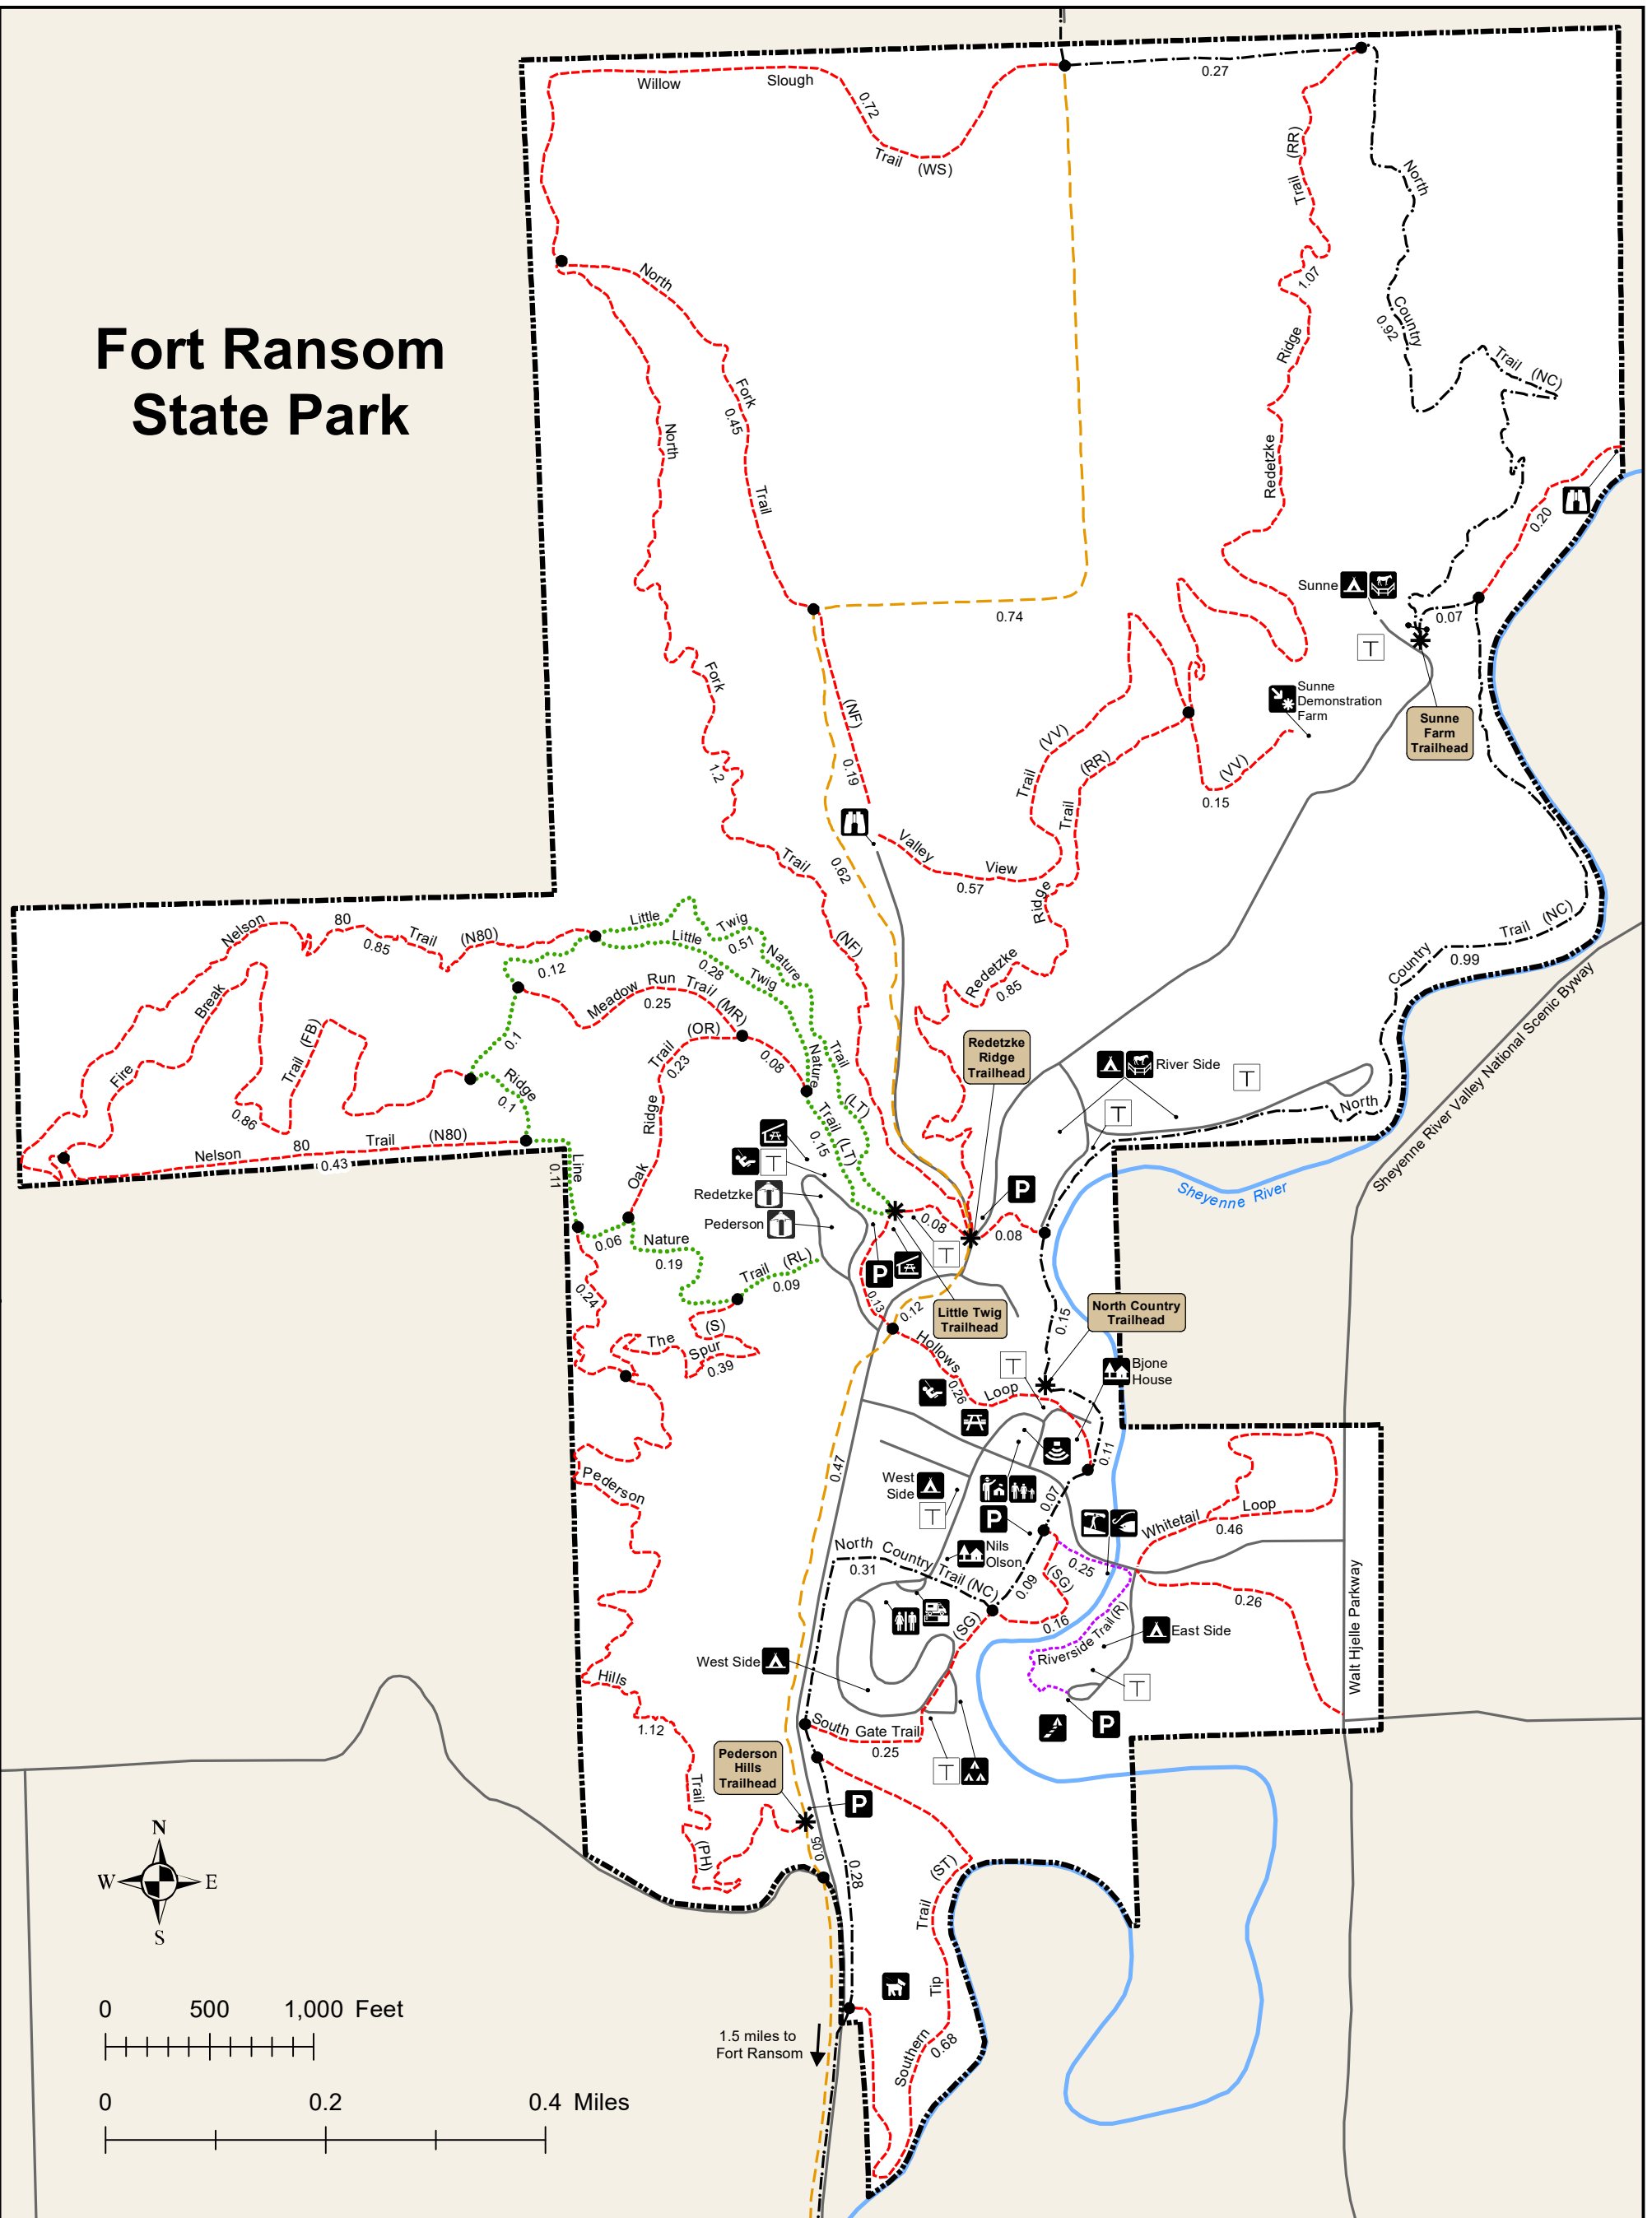

# Fort Ransom State Park

## Map Legend

Non-Motorized Multi-Use Trail	Trailhead	Campground	Comfort Station
Interpretive Trail	Mileage	Walk-in Campground	Vault Toilet
Hiking Trail	Park Office	Group Campground	Picnic Shelter
Snowmobile Trail	Visitor Center	Horse Corrals	Picnic Area
North Country Trail (Multiuse Non-Motorized Trail)	Parking	Yurt	Fishing
Park Boundary	Playground	Cabin	Canoe Access
Roads	Amphitheater	Point of Interest	Dog Park
	Trailer Dump Station	Scenic Overlook	