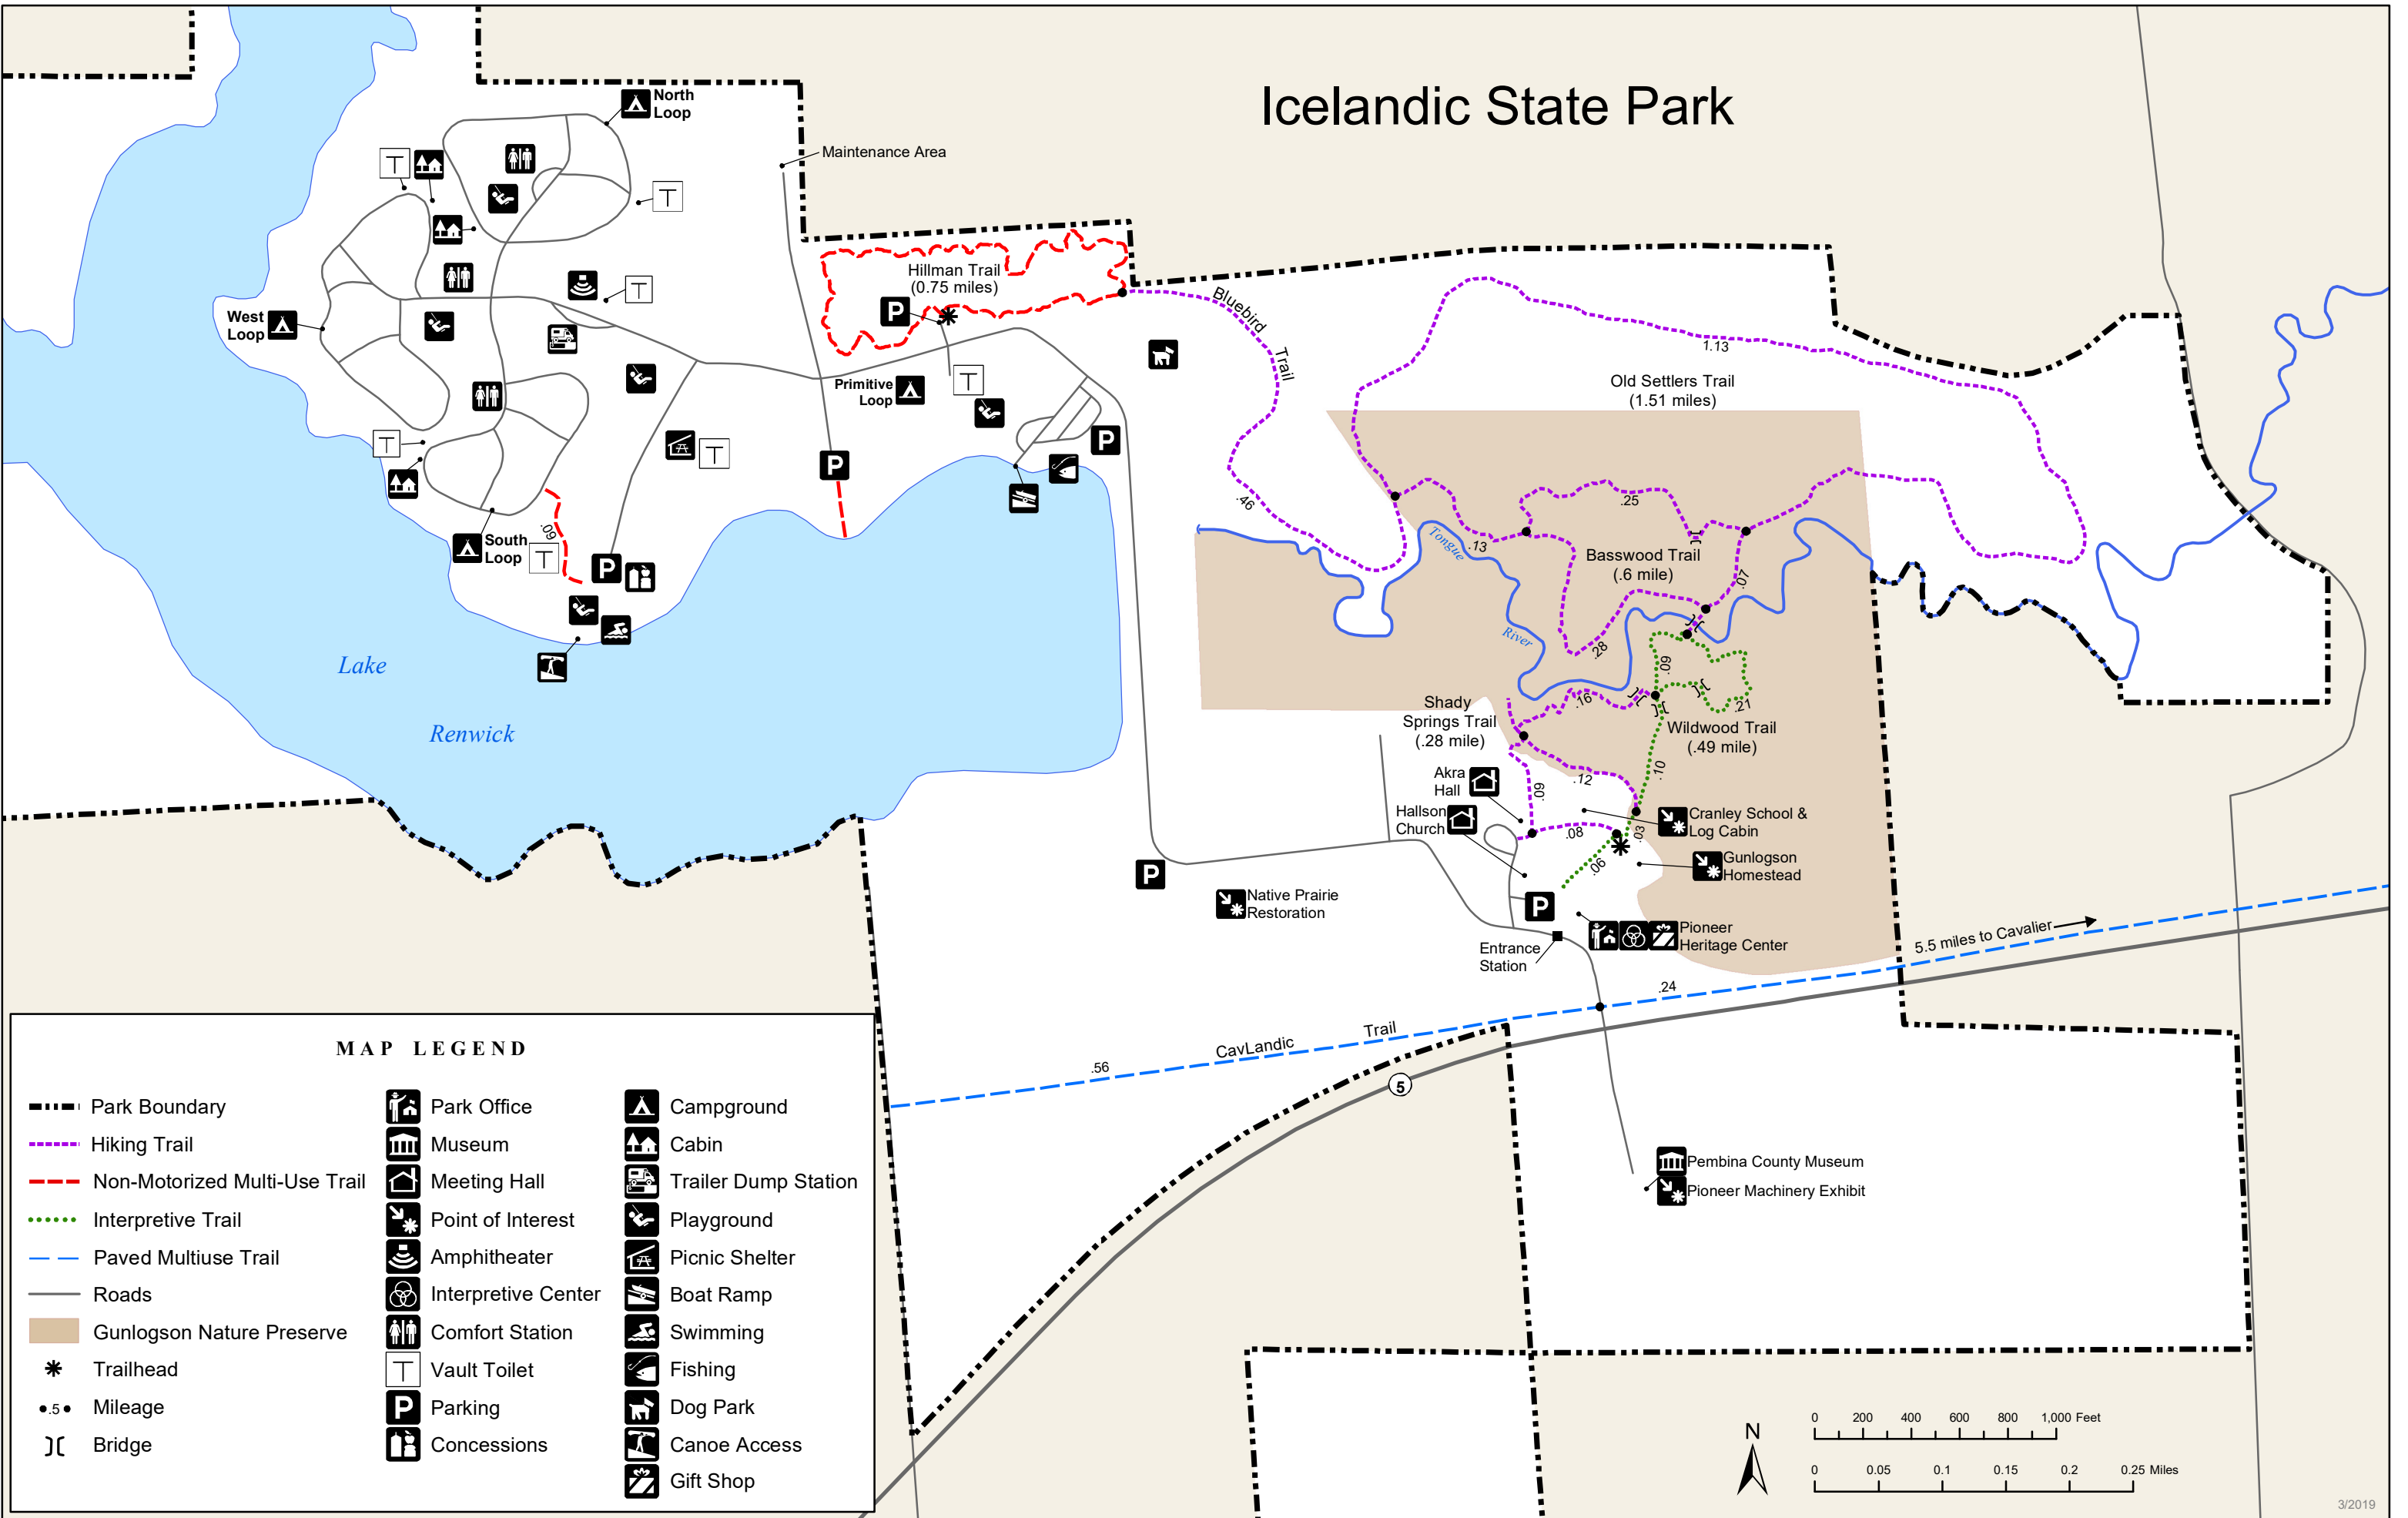

Icelandic State Park

MAP LEGEND

- | | | |
|-------------------------------|---------------------|----------------------|
| Park Boundary | Park Office | Campground |
| Hiking Trail | Museum | Cabin |
| Non-Motorized Multi-Use Trail | Meeting Hall | Trailer Dump Station |
| Interpretive Trail | Point of Interest | Playground |
| Paved Multiuse Trail | Amphitheater | Picnic Shelter |
| Roads | Interpretive Center | Boat Ramp |
| Gunlogson Nature Preserve | Comfort Station | Swimming |
| Trailhead | Vault Toilet | Fishing |
| .5 Mileage | Parking | Dog Park |
| Bridge | Concessions | Canoe Access |
| | | Gift Shop |