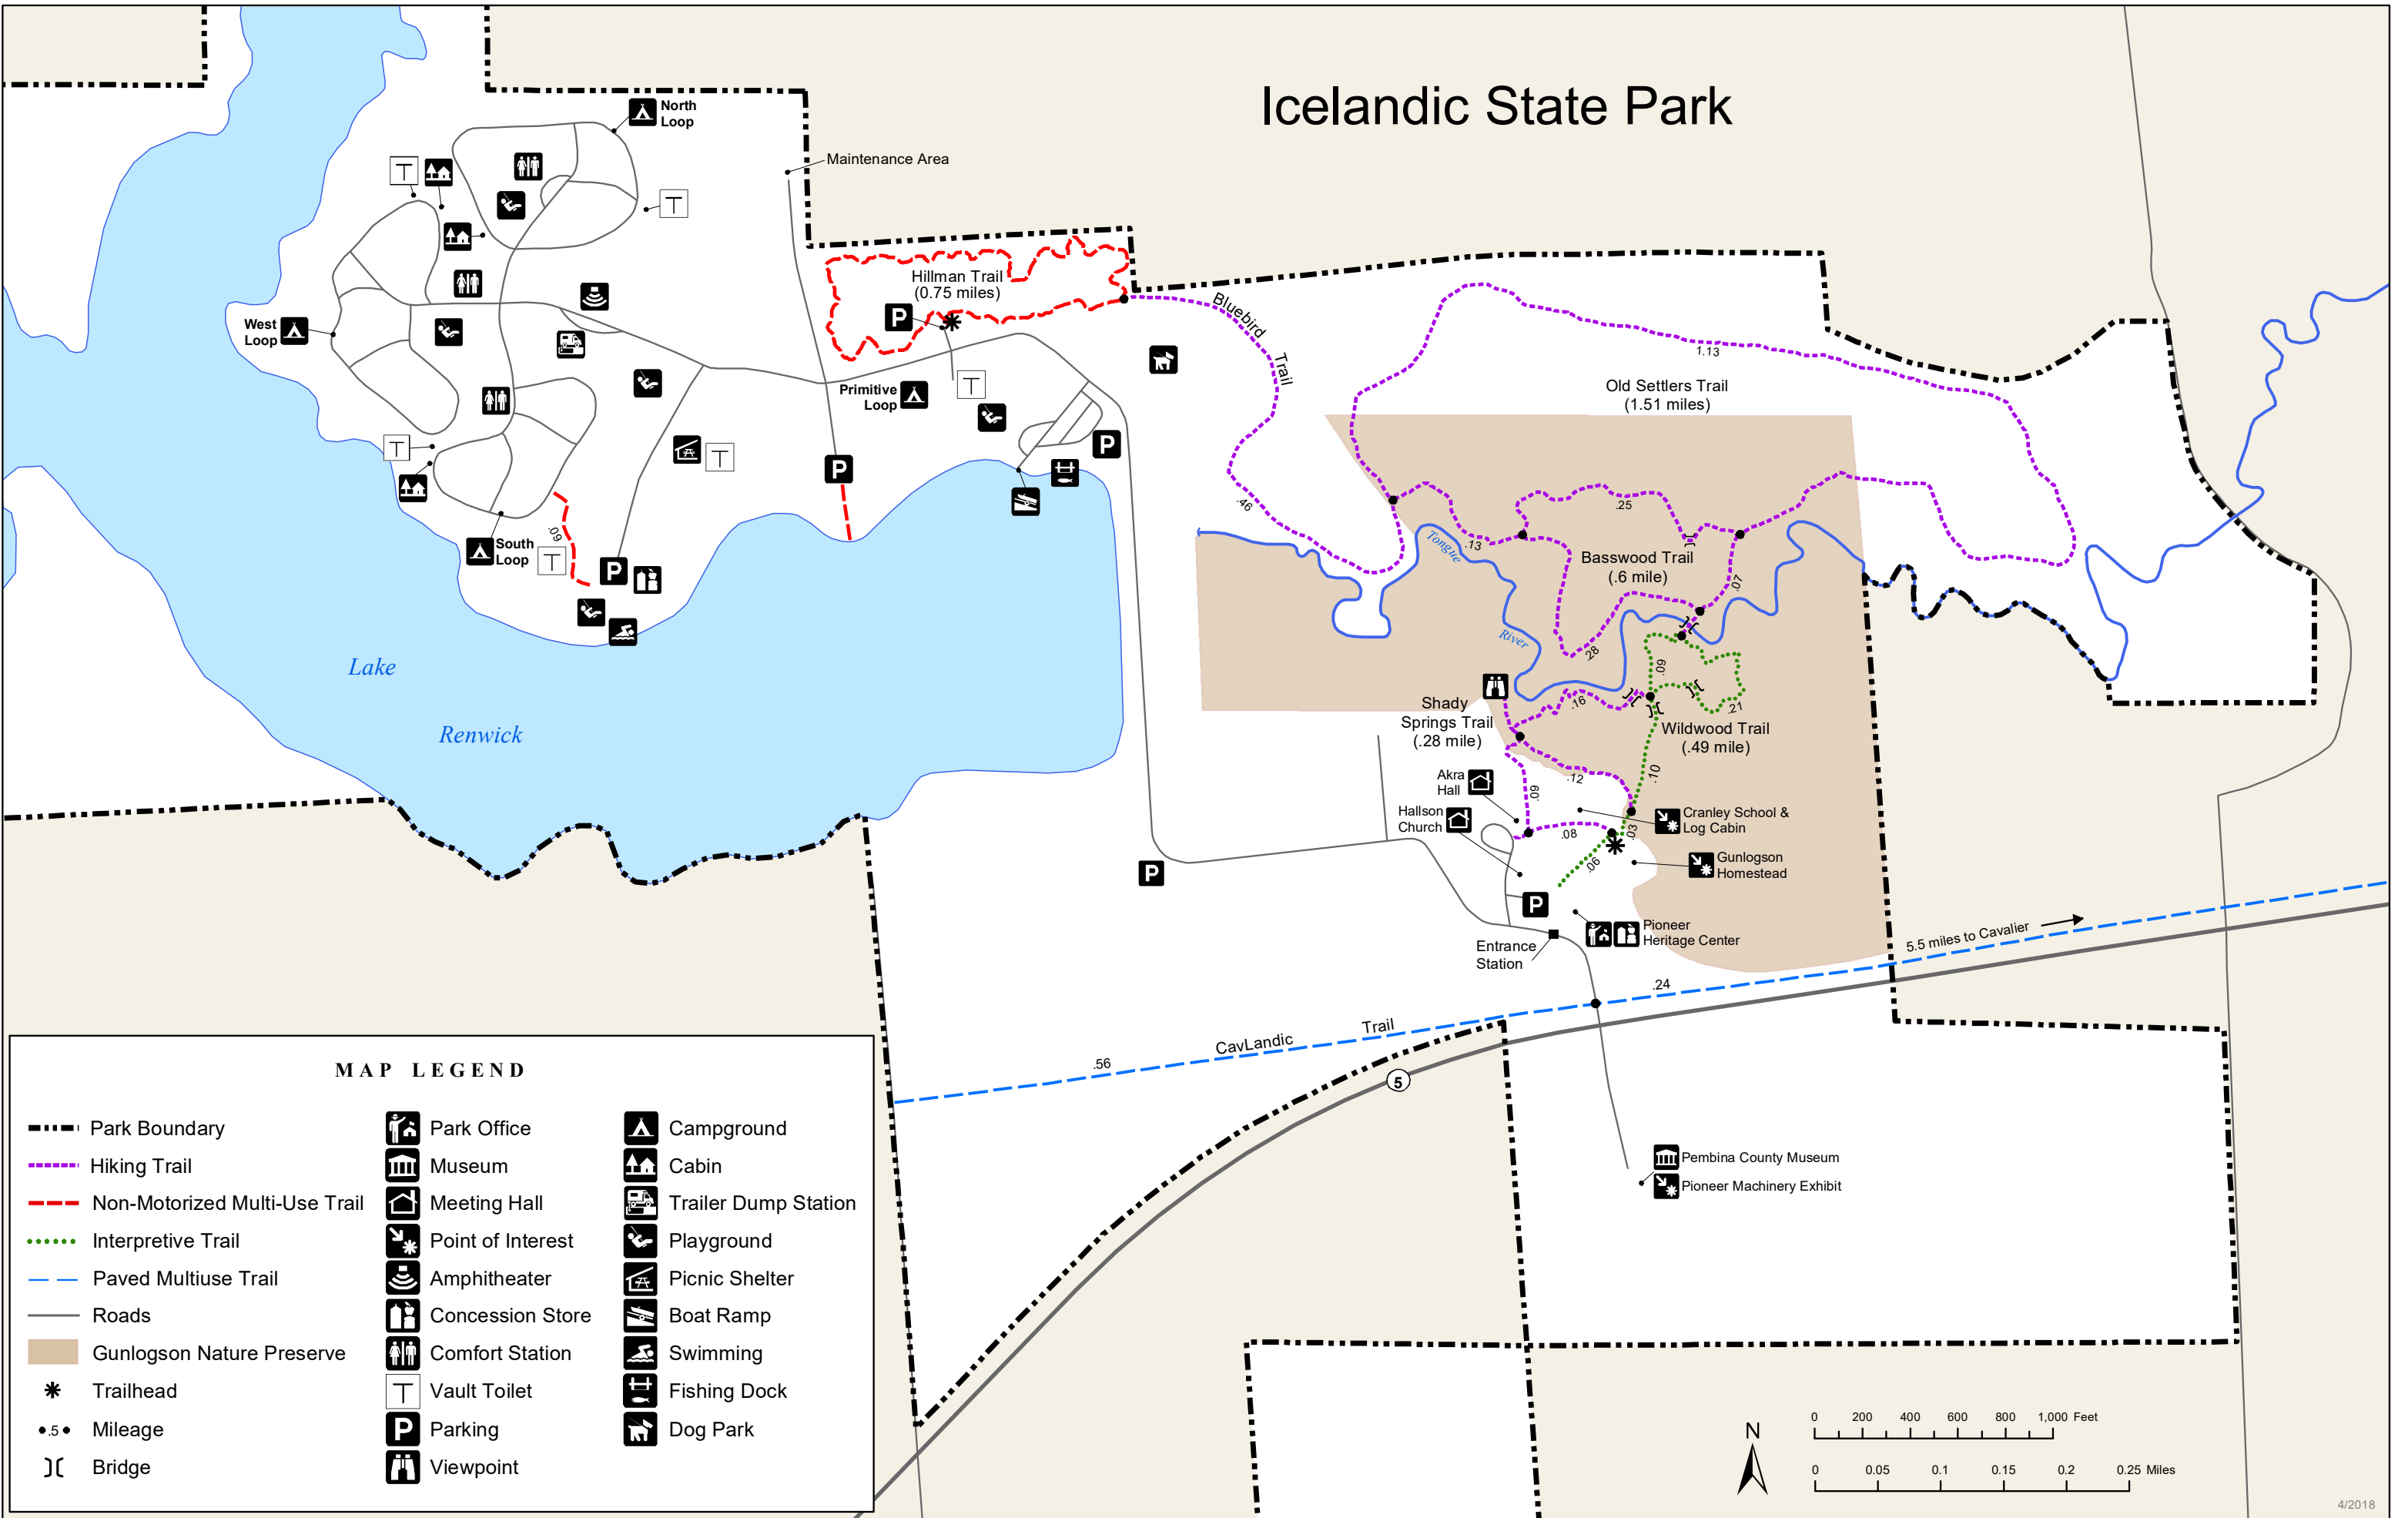

# Icelandic State Park

## MAP LEGEND

- |                                   |                   |                      |
|-----------------------------------|-------------------|----------------------|
| --- Park Boundary                 | Park Office       | Campground           |
| --- Hiking Trail                  | Museum            | Cabin                |
| --- Non-Motorized Multi-Use Trail | Meeting Hall      | Trailer Dump Station |
| --- Interpretive Trail            | Point of Interest | Playground           |
| --- Paved Multiuse Trail          | Amphitheater      | Picnic Shelter       |
| --- Roads                         | Concession Store  | Boat Ramp            |
| Gunlogson Nature Preserve         | Comfort Station   | Swimming             |
| Trailhead                         | Vault Toilet      | Fishing Dock         |
| Mileage                           | Parking           | Dog Park             |
| Bridge                            | Viewpoint         |                      |