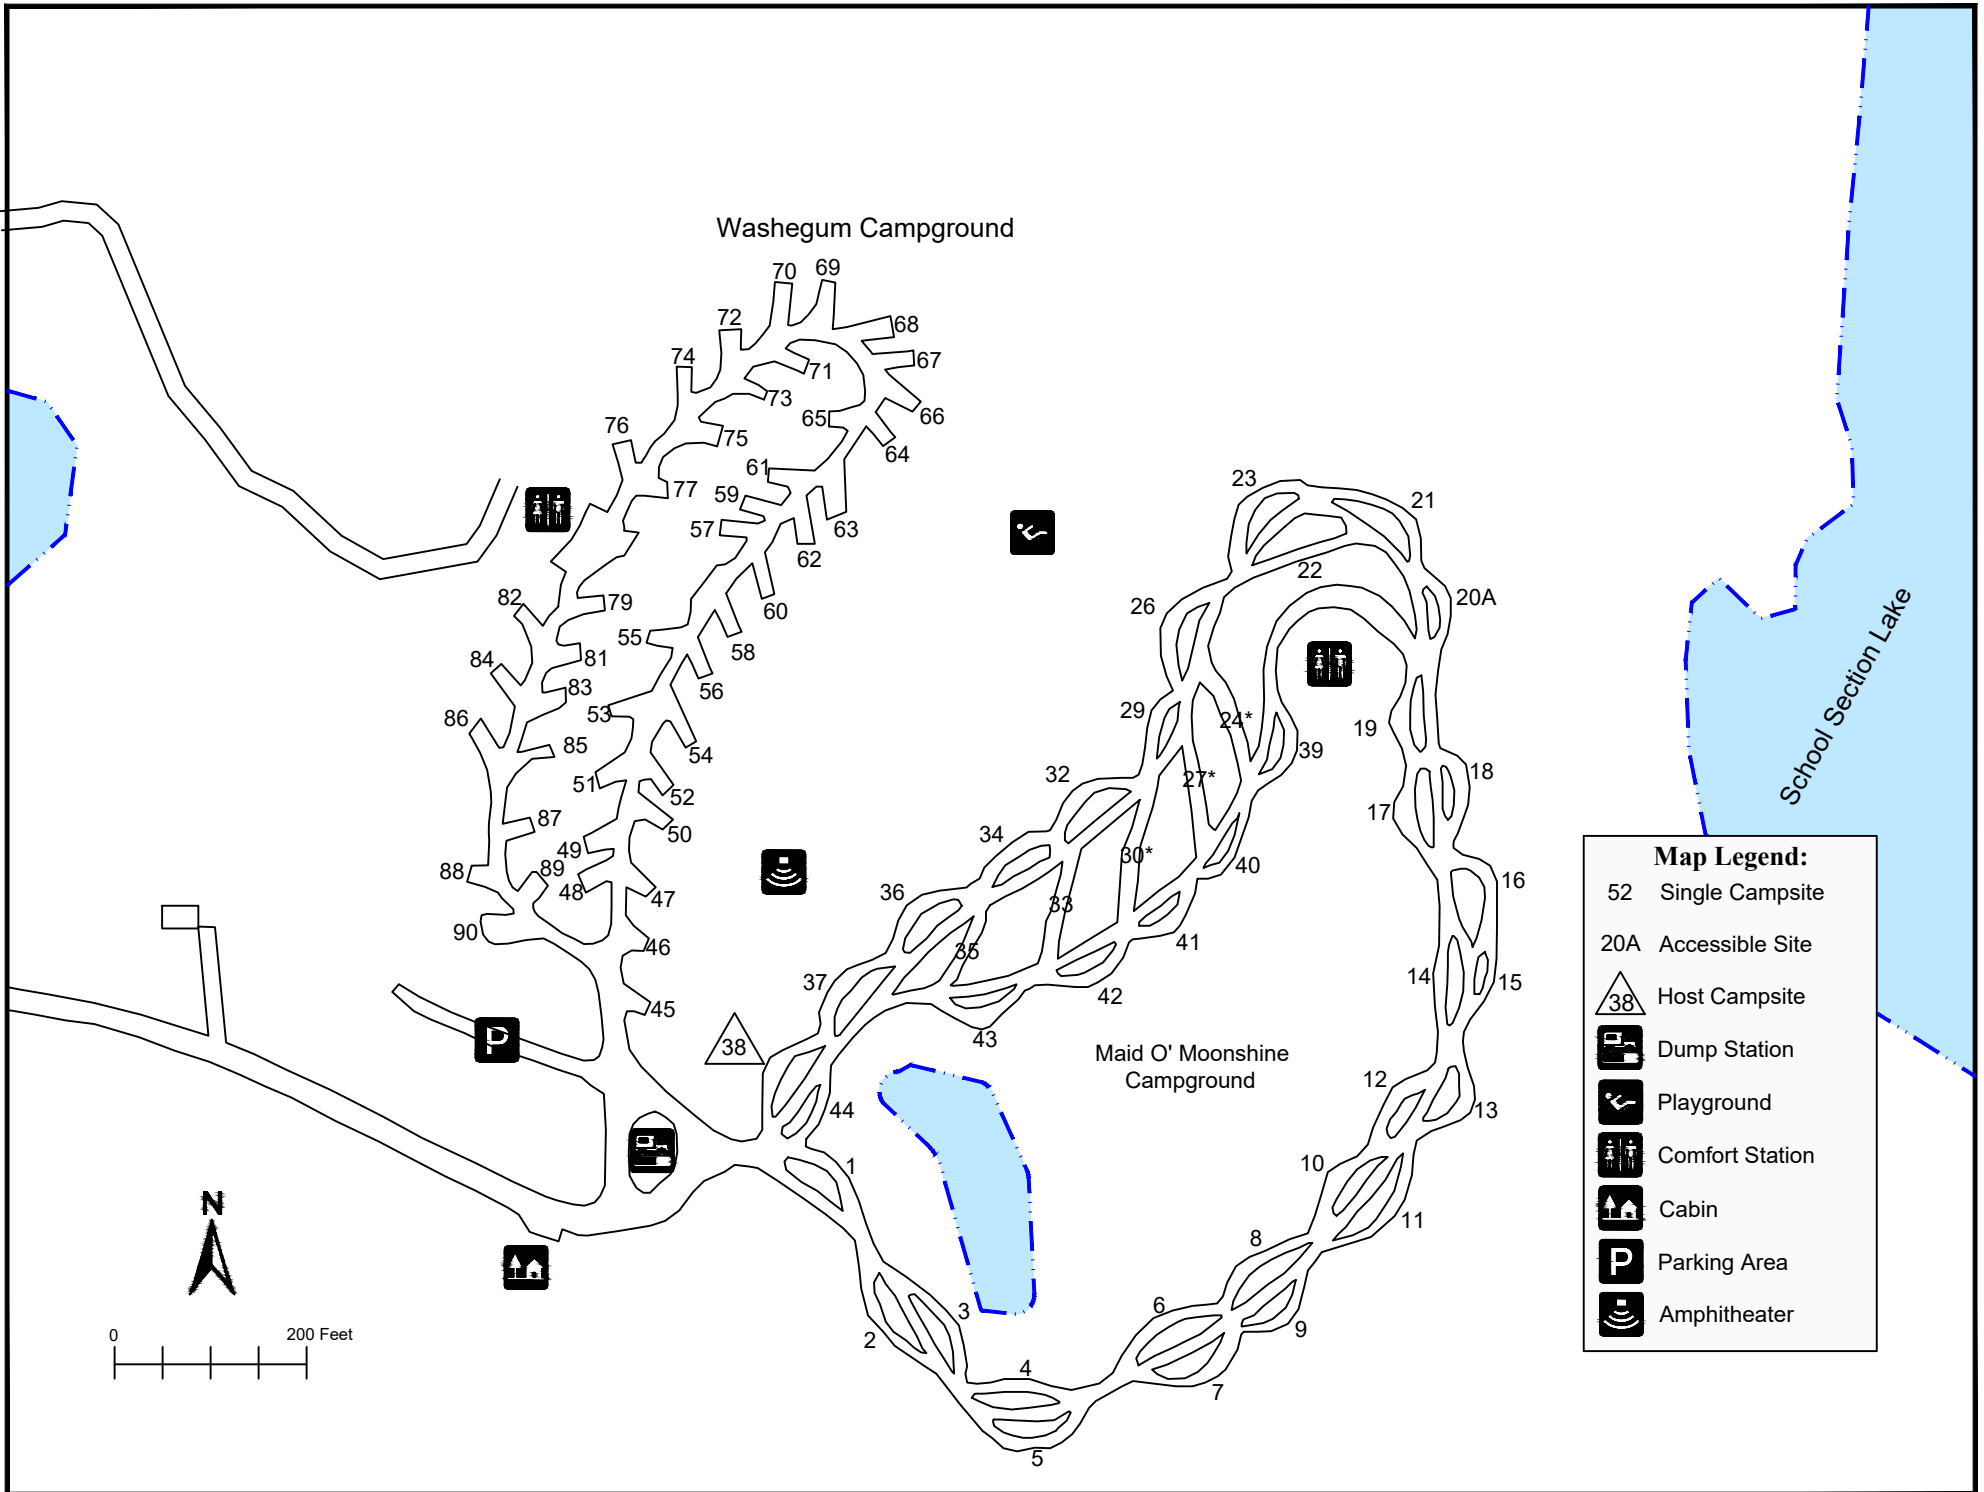

Washegum Campground

Map Legend:

- 52 Single Campsite
- 20A Accessible Site
- 38 Host Campsite
- Dump Station
- Playground
- Comfort Station
- Cabin
- P Parking Area
- Amphitheater