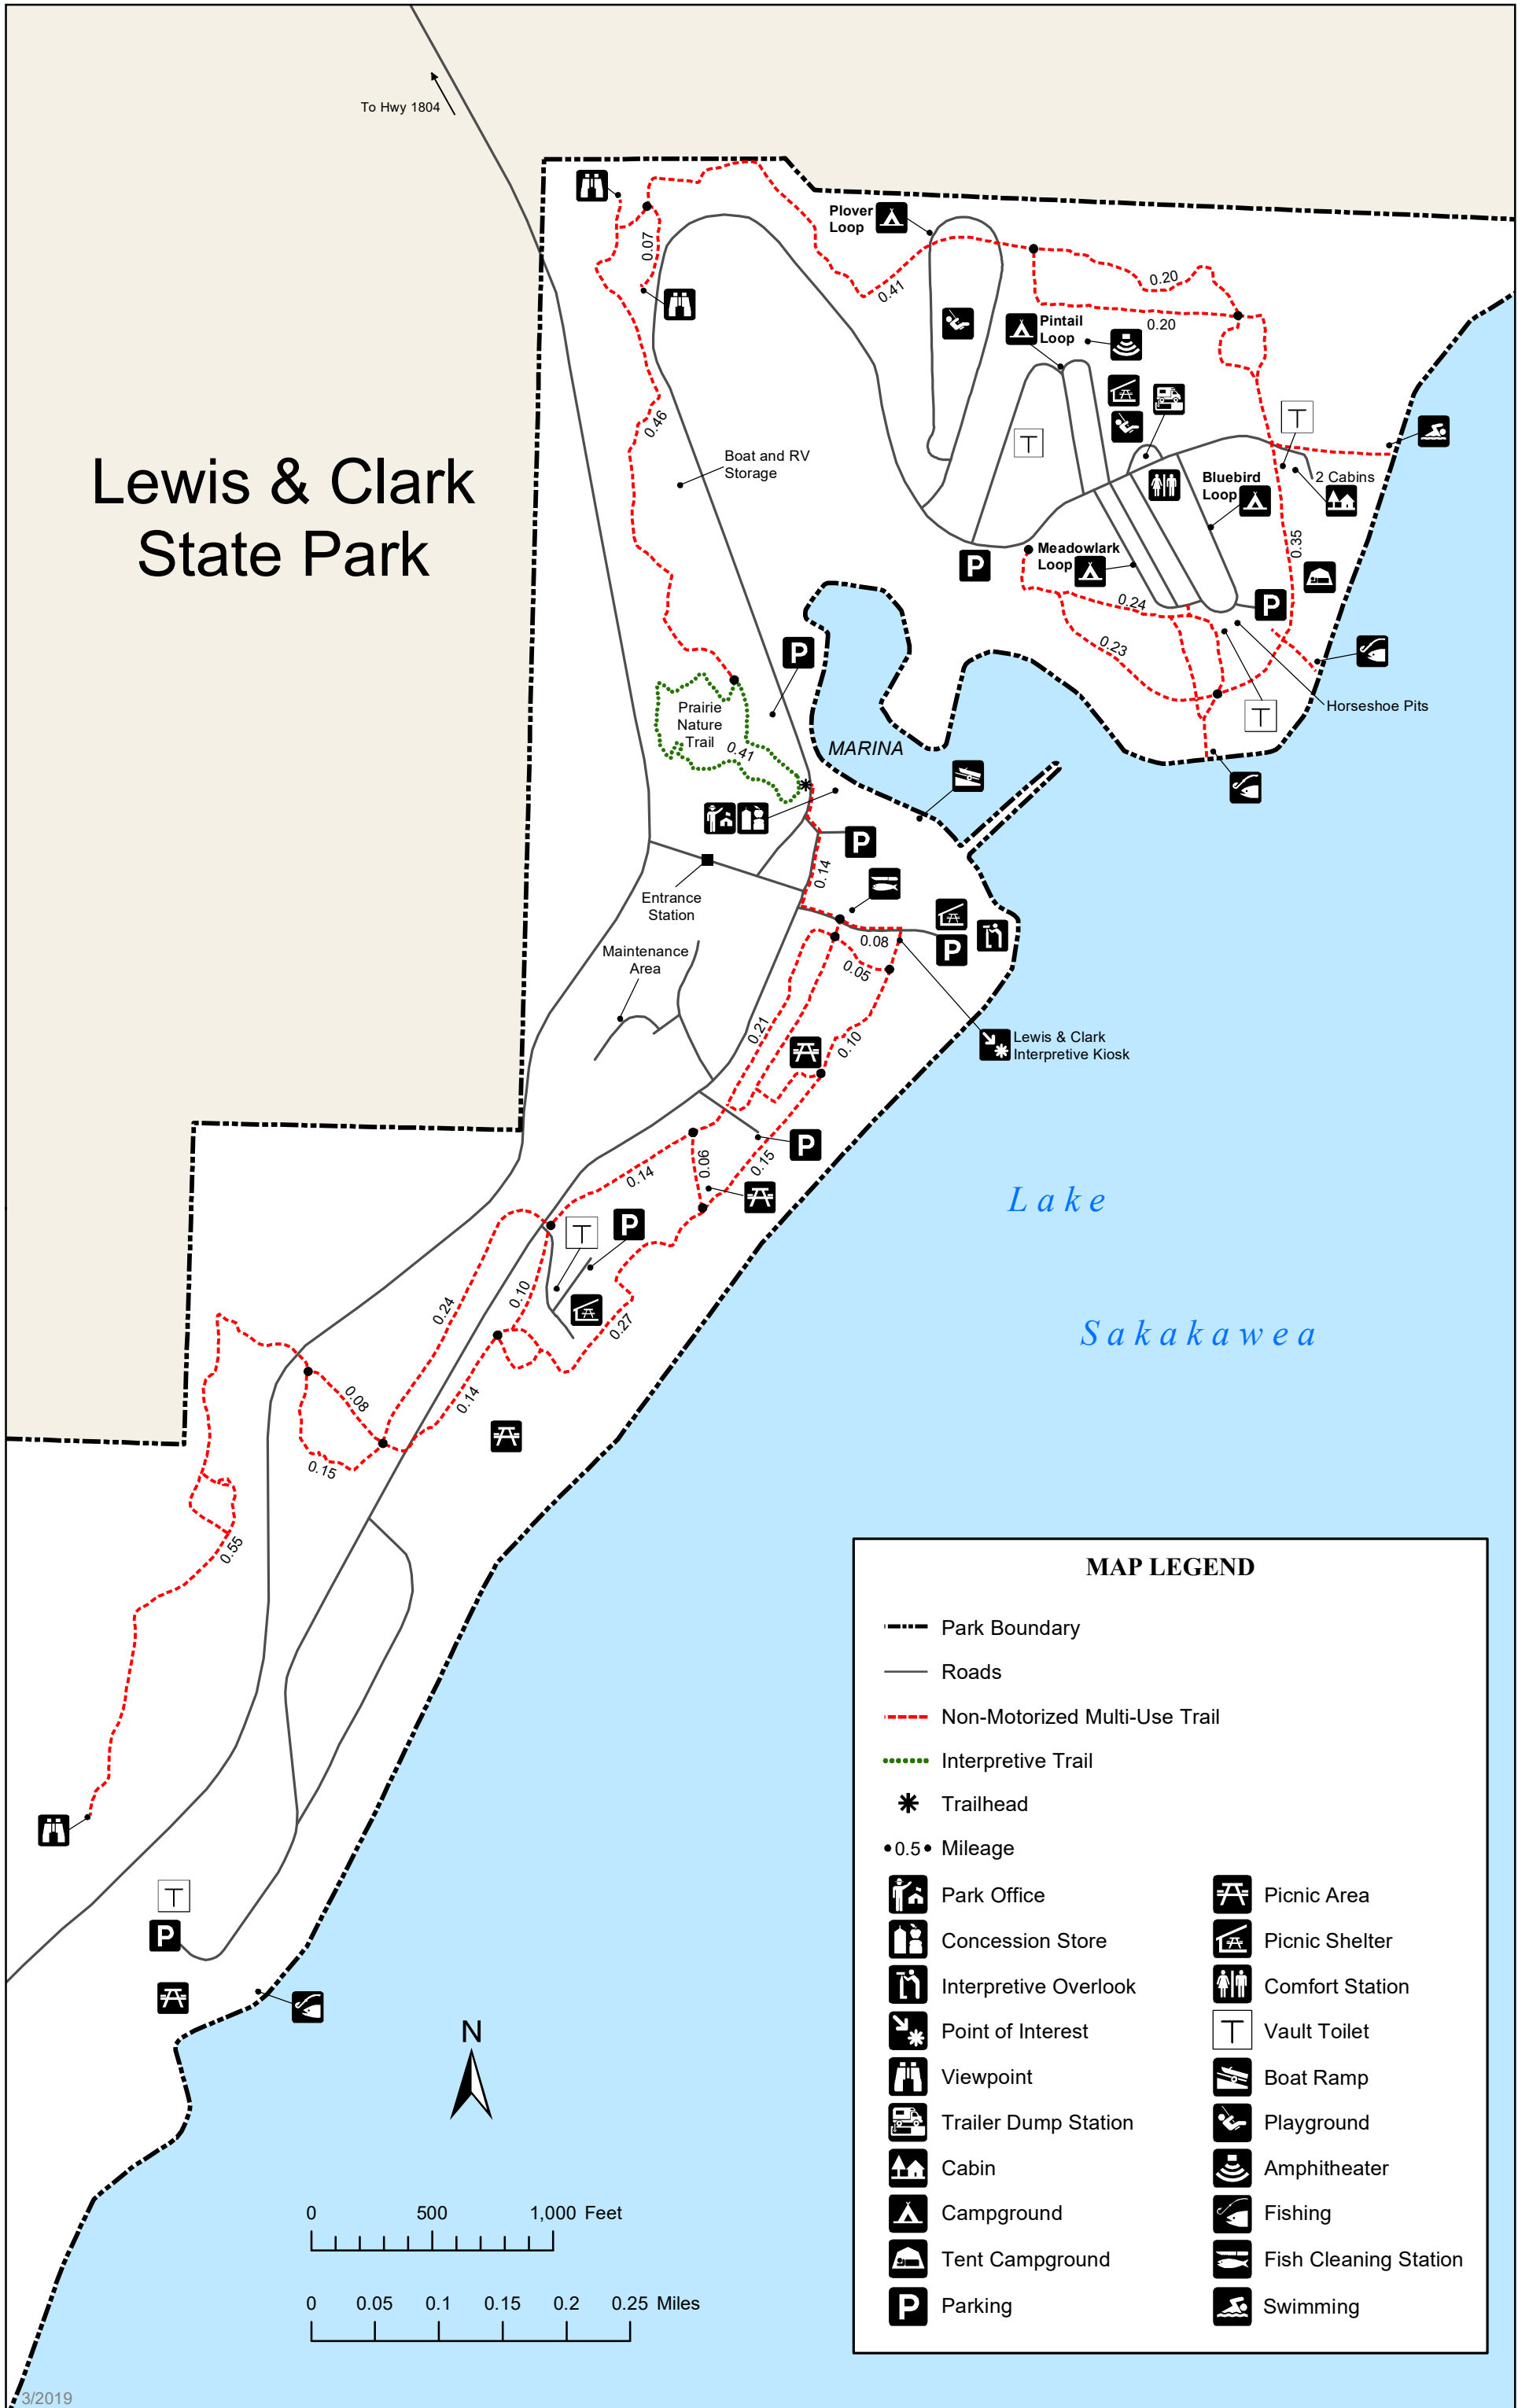

# Lewis & Clark State Park

To Hwy 1804

## MAP LEGEND

- Park Boundary
- Roads
- Non-Motorized Multi-Use Trail
- Interpretive Trail
- Trailhead
- 0.5 Mileage
- Park Office
- Concession Store
- Interpretive Overlook
- Point of Interest
- Viewpoint
- Trailer Dump Station
- Cabin
- Tent Campground
- Parking
- Picnic Area
- Picnic Shelter
- Comfort Station
- Vault Toilet
- Boat Ramp
- Playground
- Amphitheater
- Fishing
- Fish Cleaning Station
- Swimming