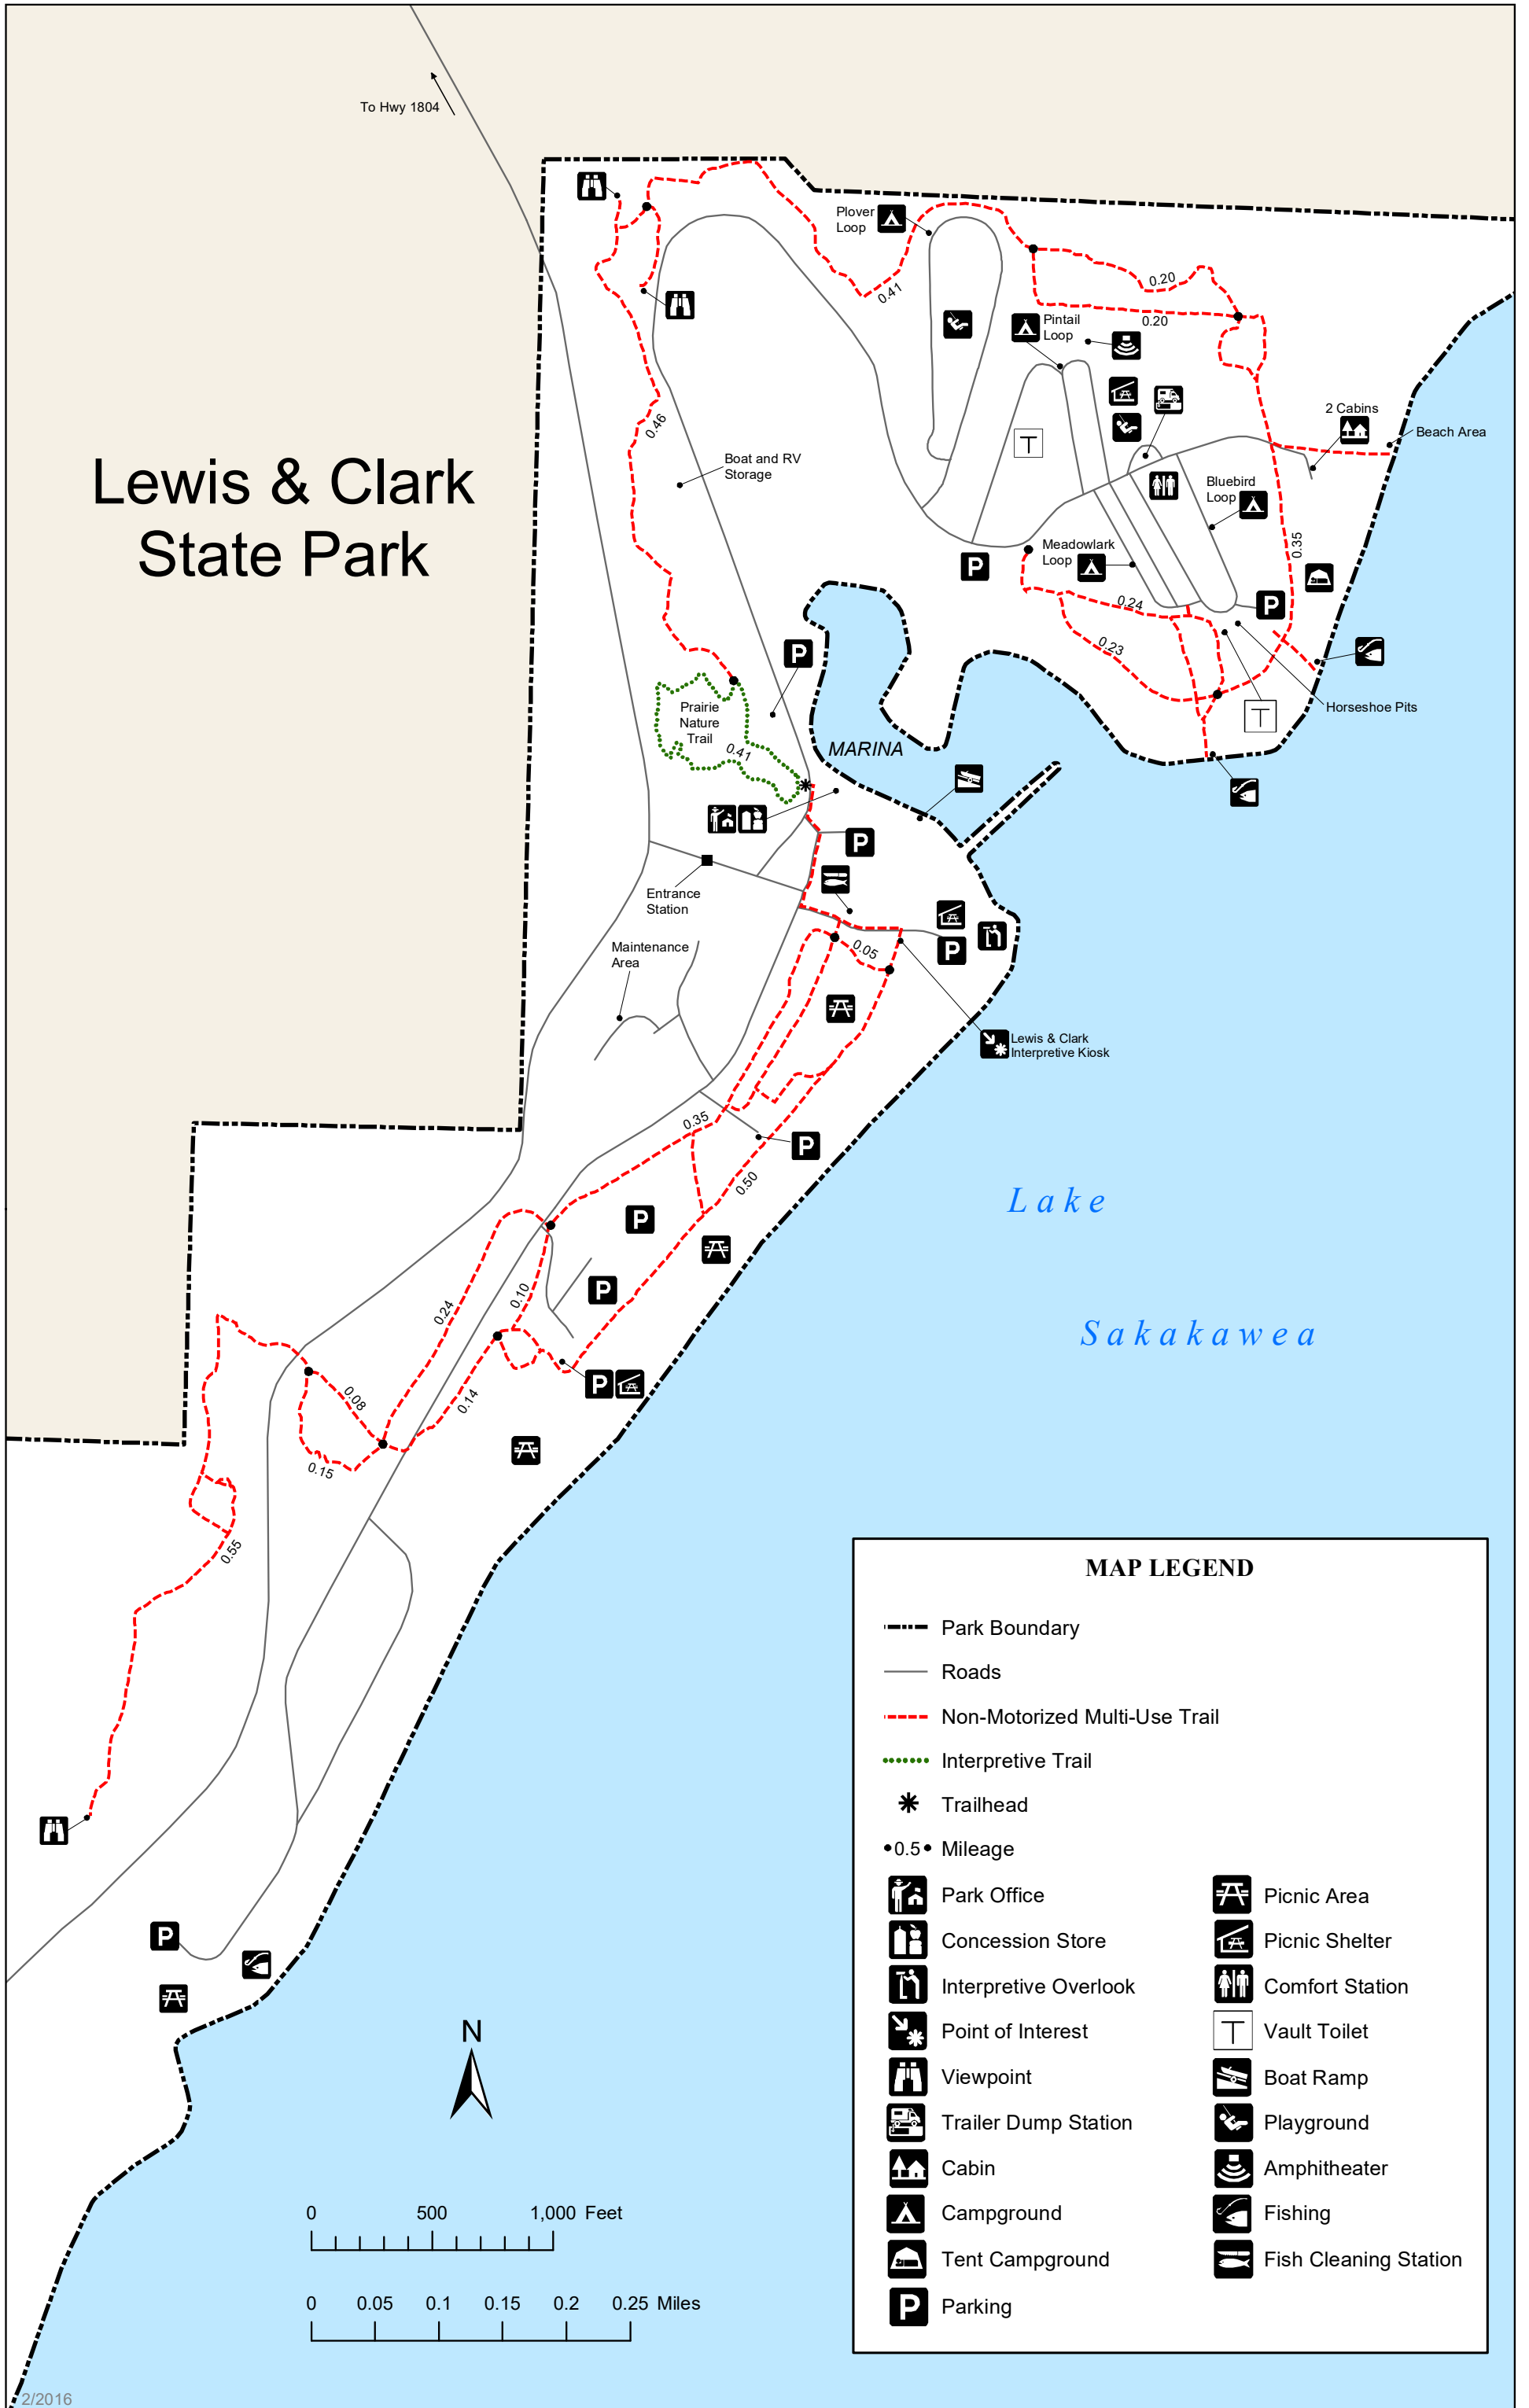

# Lewis & Clark State Park

To Hwy 1804

## MAP LEGEND

- Park Boundary
- Roads
- Non-Motorized Multi-Use Trail
- Interpretive Trail
- Trailhead
- 0.5 Mileage
- Park Office
- Concession Store
- Interpretive Overlook
- Point of Interest
- Viewpoint
- Trailer Dump Station
- Cabin
- Tent Campground
- Parking
- Picnic Area
- Picnic Shelter
- Comfort Station
- Vault Toilet
- Boat Ramp
- Playground
- Amphitheater
- Fishing
- Fish Cleaning Station