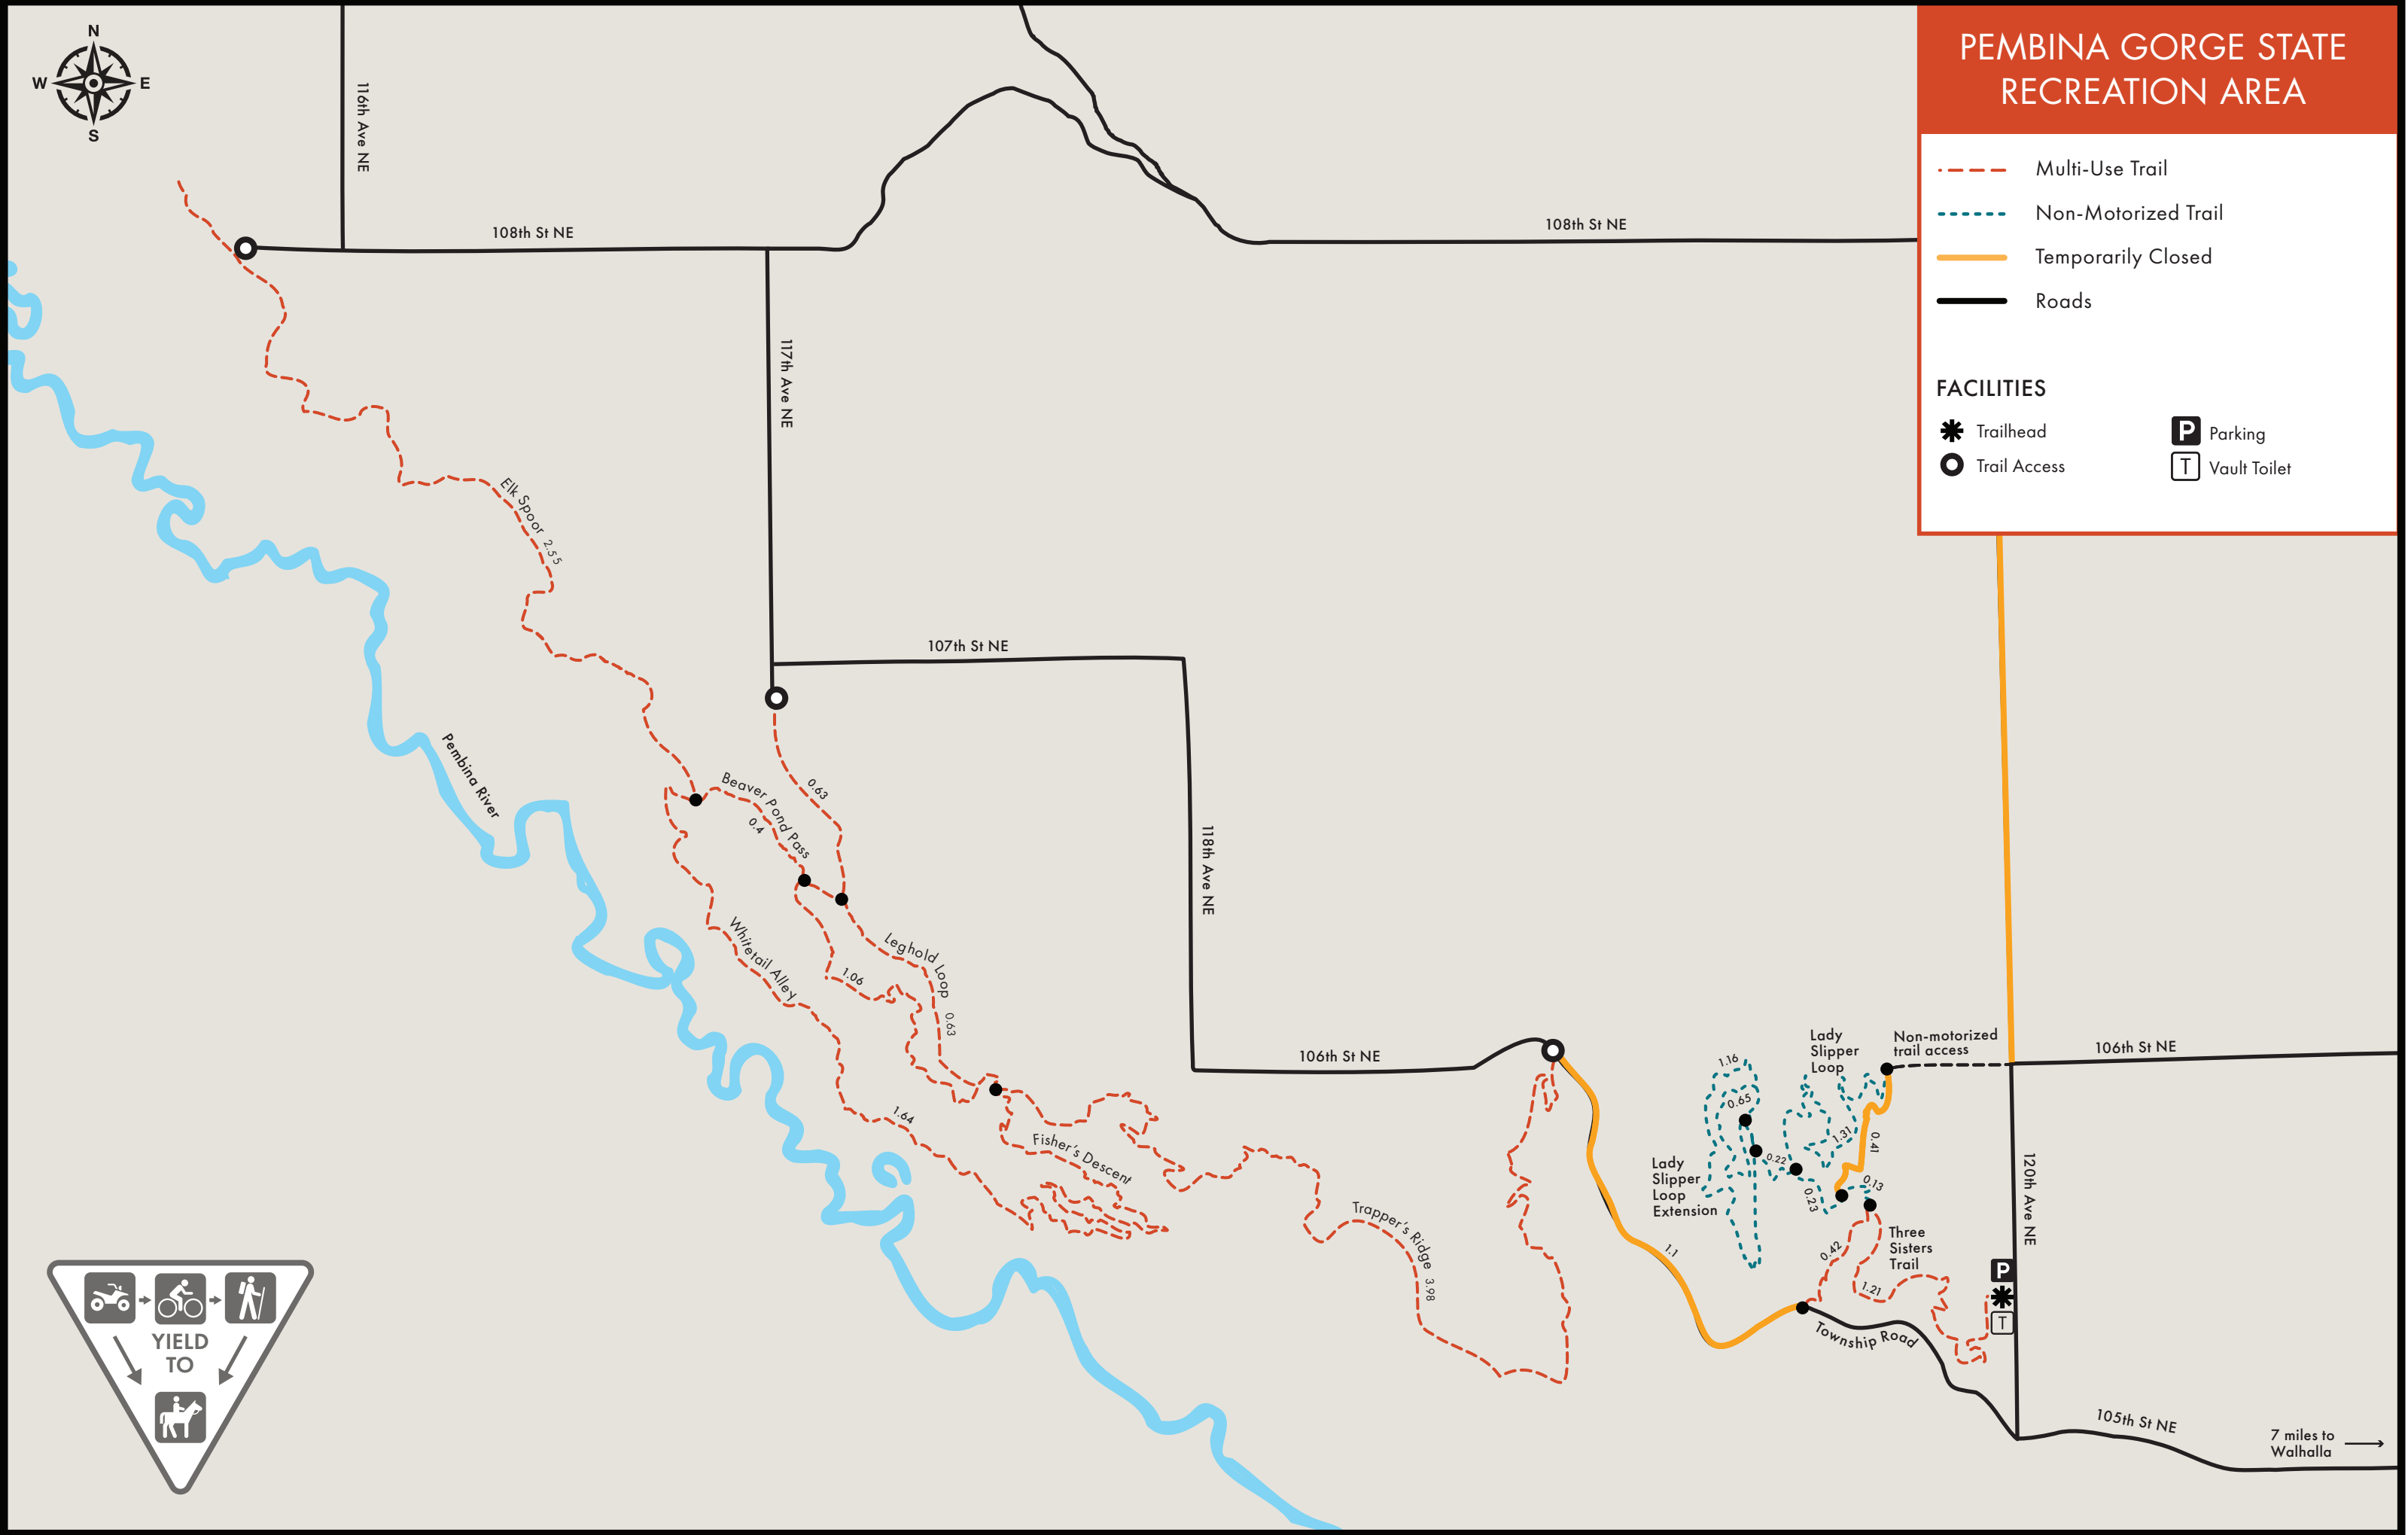

PEMBINA GORGE STATE RECREATION AREA

- Multi-Use Trail
- Non-Motorized Trail
- Temporarily Closed
- Roads

FACILITIES

- Trailhead
- Trail Access
- Parking
- Vault Toilet

7 miles to Walhalla →