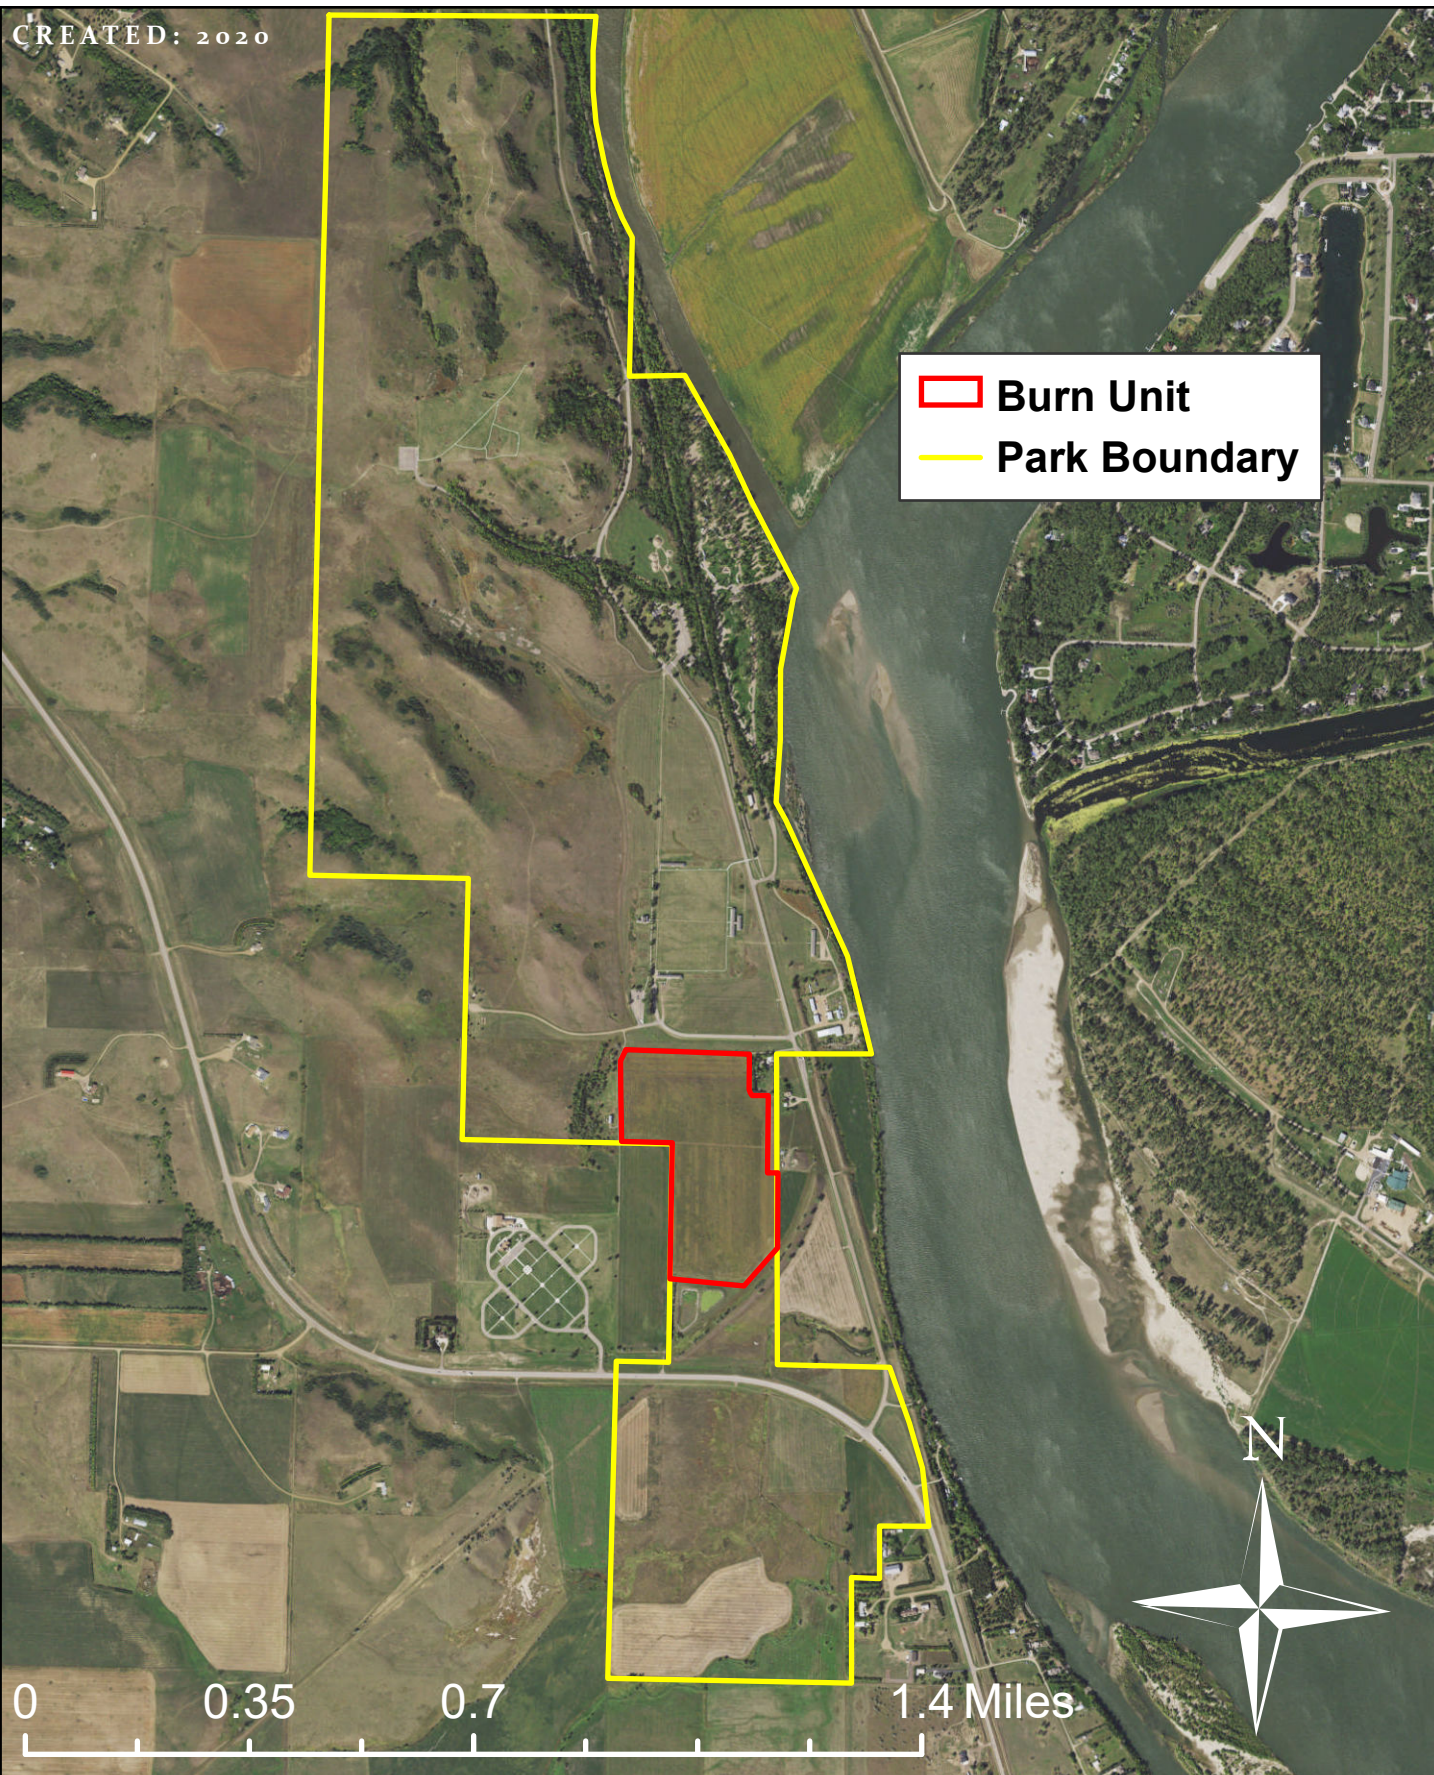

FORT ABRAHAM LINCOLN STATE PARK BURN UNIT 4 OVERVIEW

CREATED: 2020

 **Burn Unit**
 **Park Boundary**

0 0.35 0.7 1.4 Miles