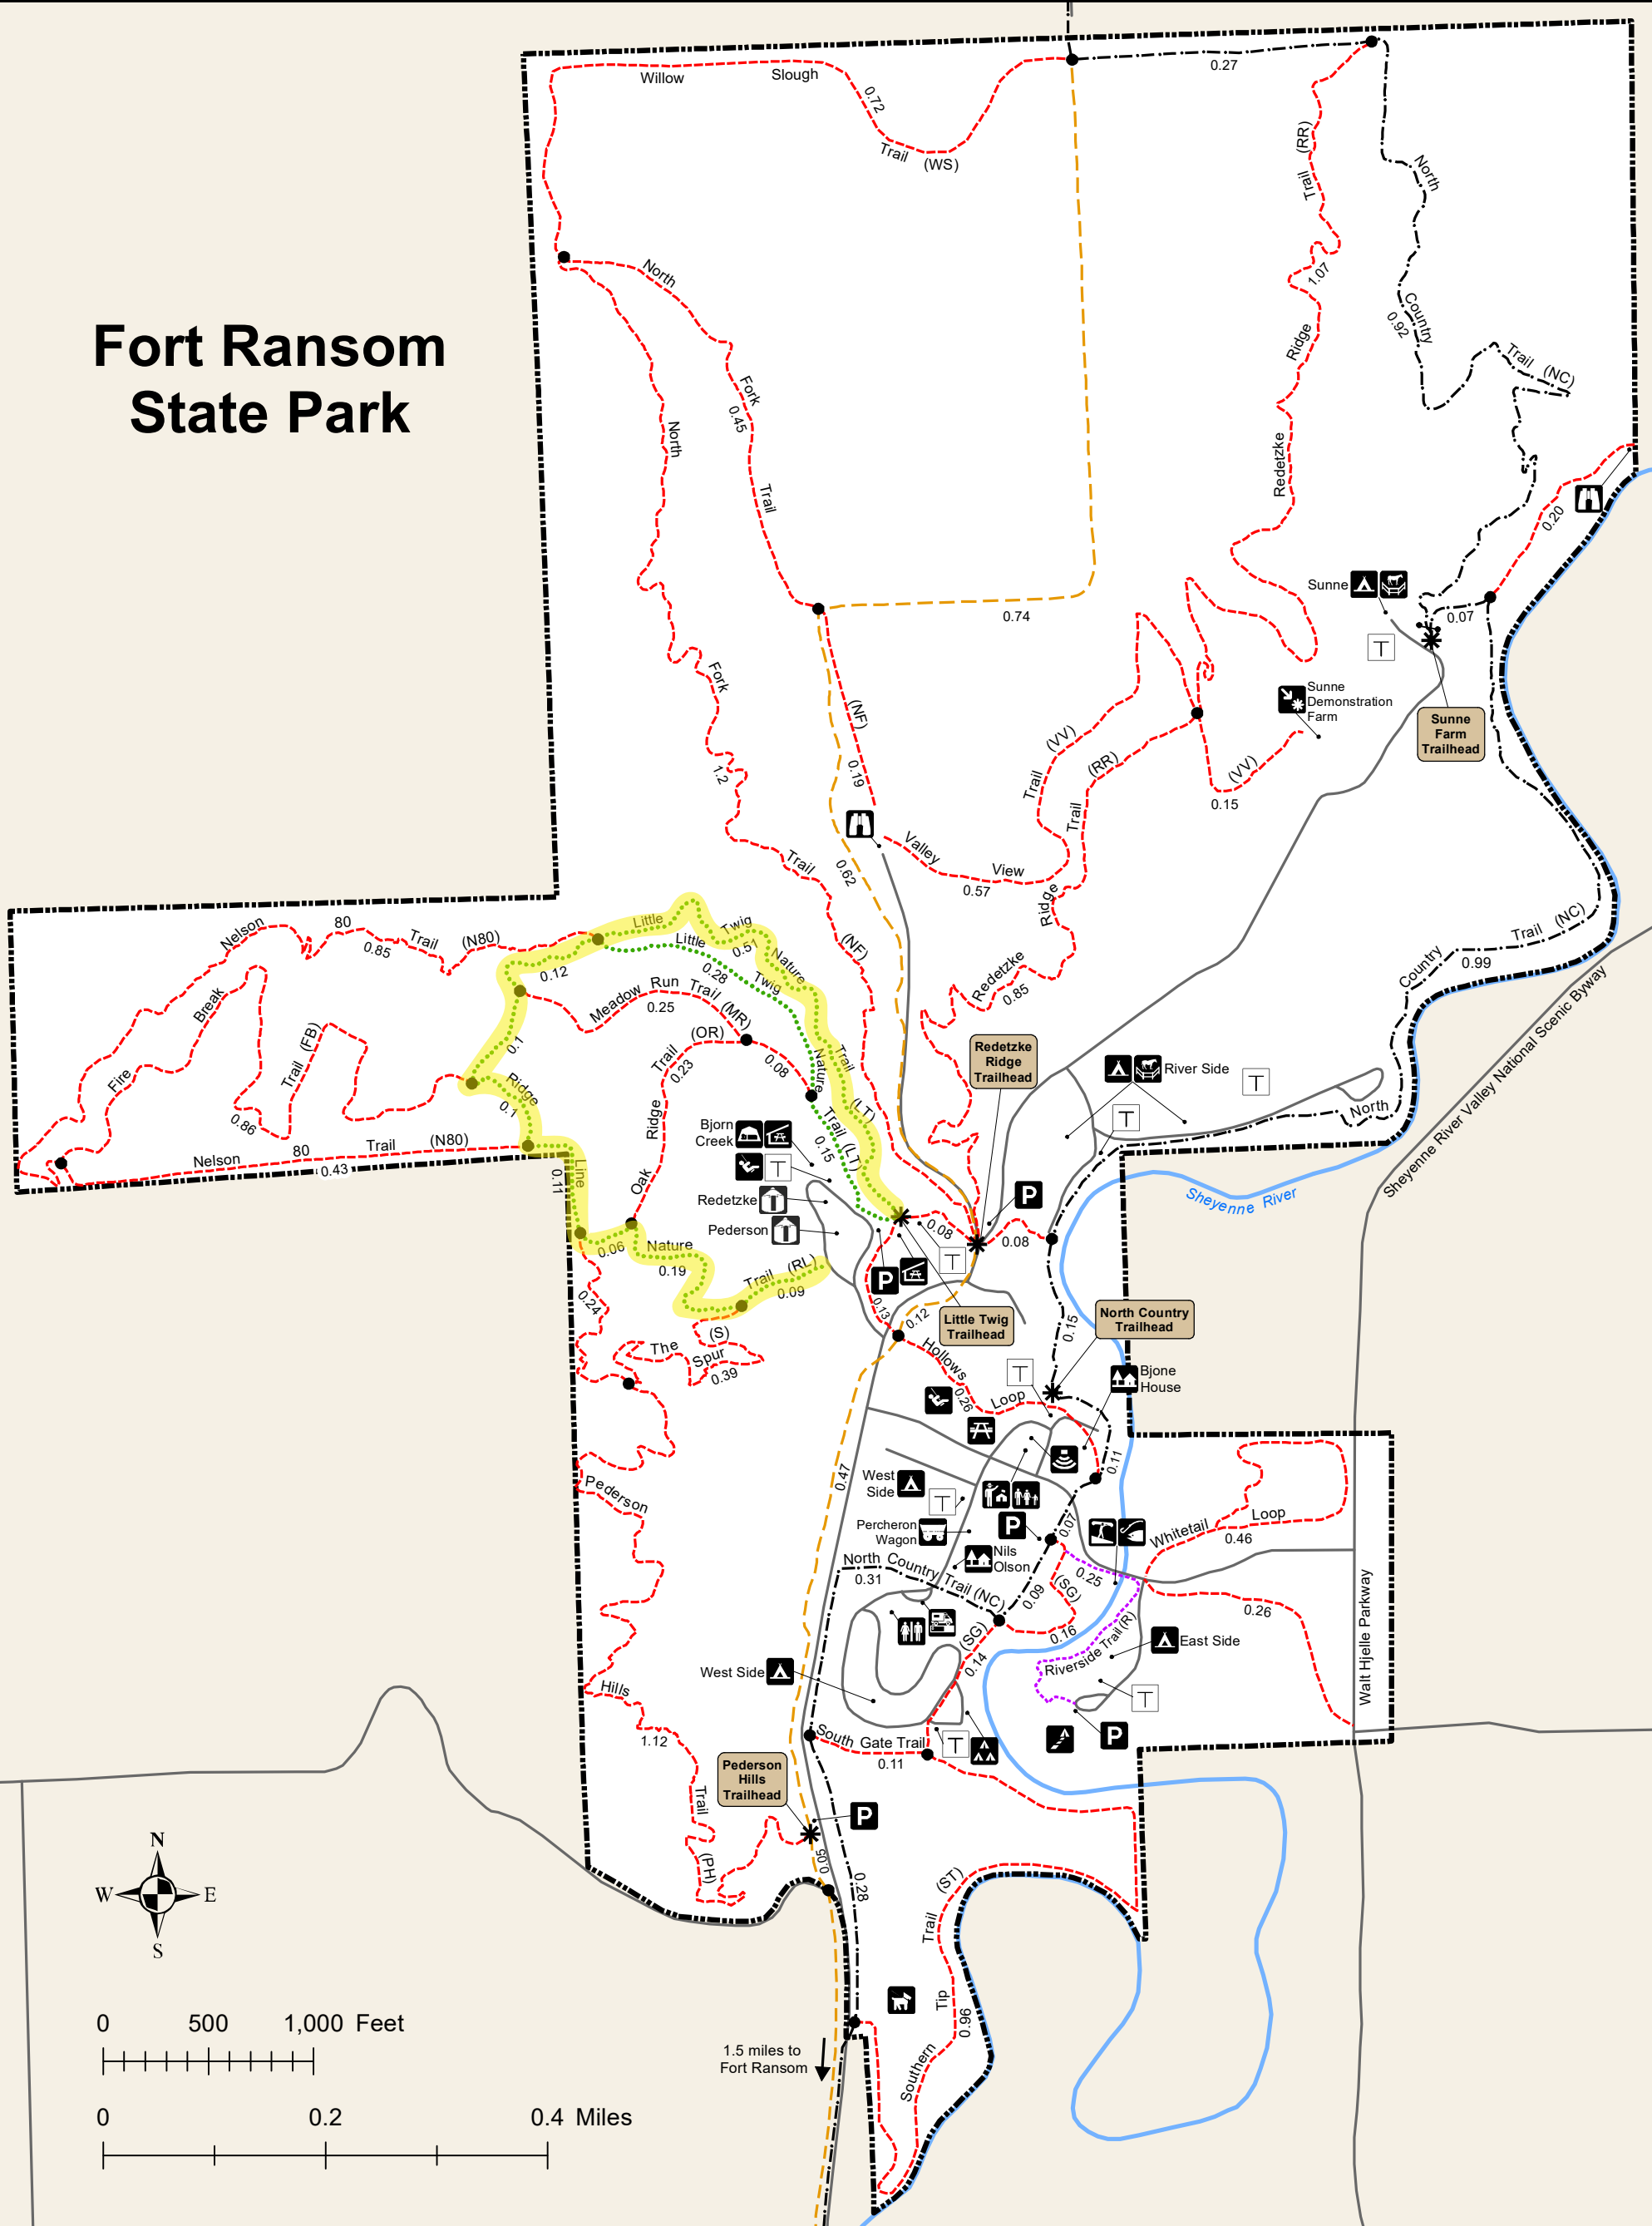

Fort Ransom State Park

0 500 1,000 Feet

0 0.2 0.4 Miles

1.5 miles to Fort Ransom

Map Legend			
	Non-Motorized Multi-Use Trail		Trailhead
	Interpretive Trail		Park Office
	Hiking Trail		Visitor Center
	Snowmobile Trail		Parking
	North Country Trail (Multiuse Non-Motorized Trail)		Playground
	Park Boundary		Amphitheater
	Roads		Trailer Dump Station
	Mileage		Dog Park
			Campground
			Walk-in Campground
			Group Campground
			Tent Campground
			Horse Corrals
			Yurt
			Cabin
			Wagon Cabin
			Scenic Overlook
			Point of Interest
			Comfort Station
			Vault Toilet
			Picnic Shelter
			Picnic Area
			Fishing
			Canoe Access