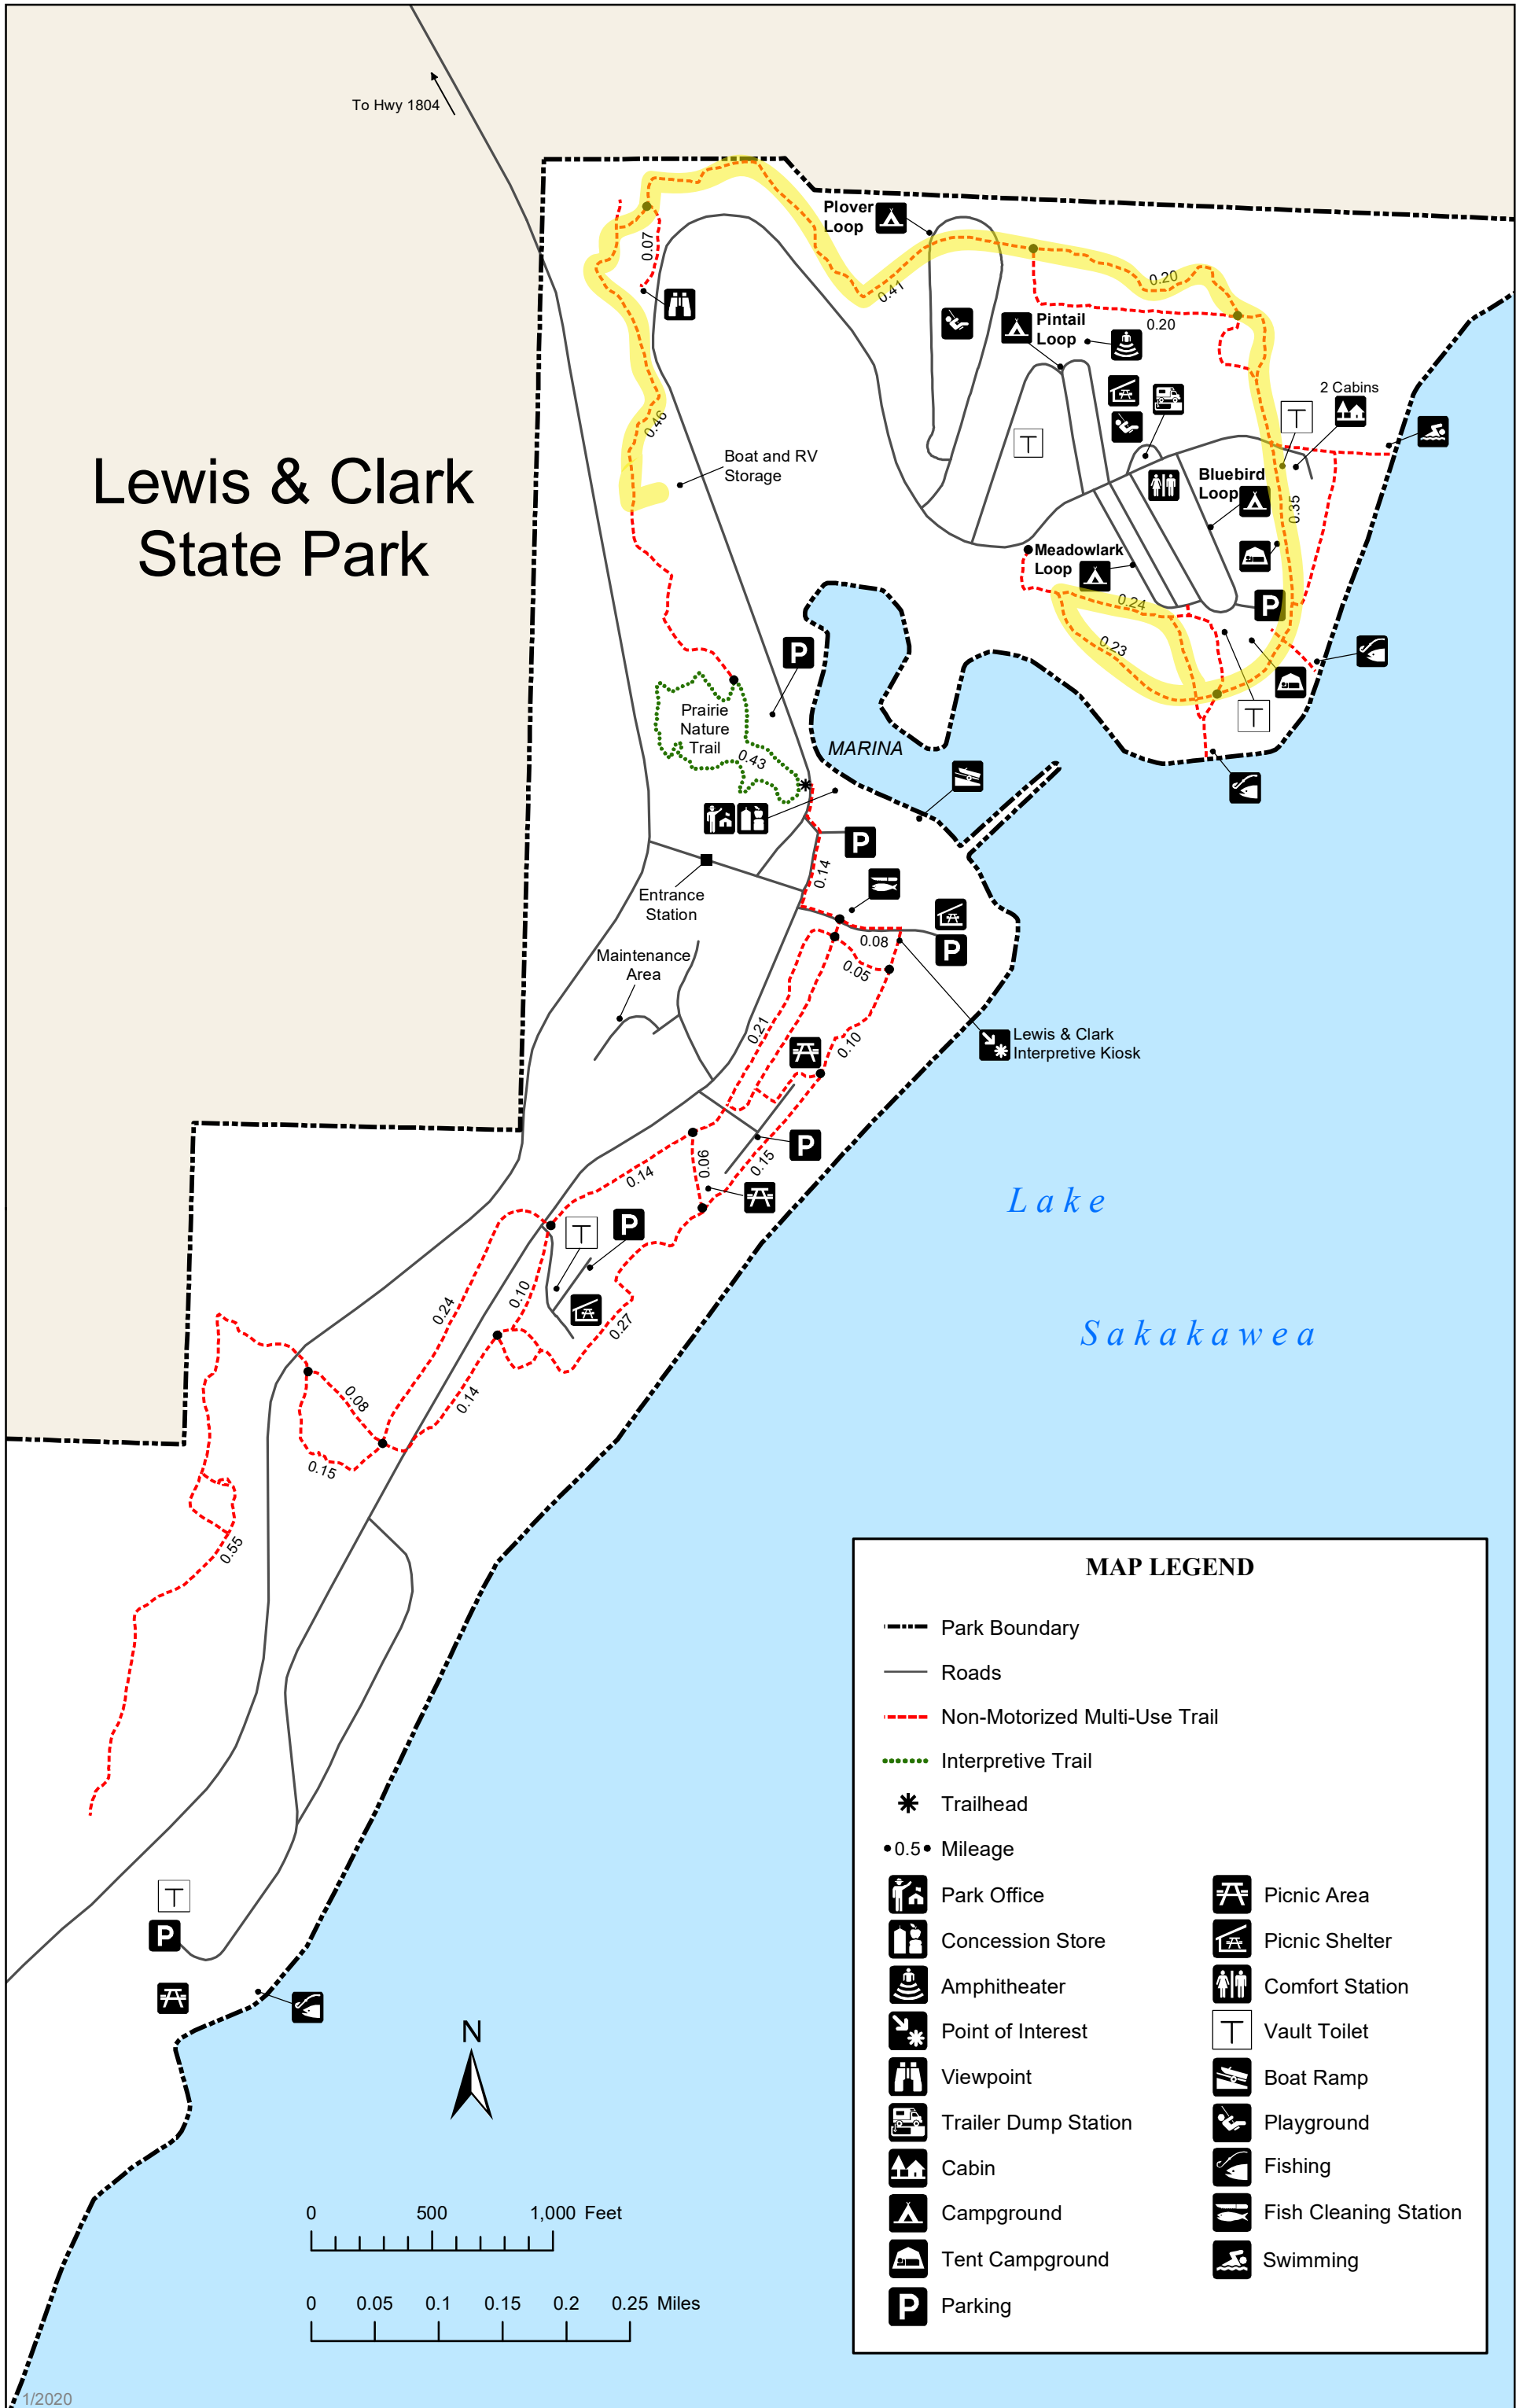

To Hwy 1804

Lewis & Clark State Park

MAP LEGEND

- Park Boundary
- Roads
- Non-Motorized Multi-Use Trail
- Interpretive Trail
- Trailhead
- 0.5 Mileage
- Park Office
- Concession Store
- Amphitheater
- Point of Interest
- Viewpoint
- Trailer Dump Station
- Cabin
- Campground
- Tent Campground
- Parking
- Picnic Area
- Picnic Shelter
- Comfort Station
- Vault Toilet
- Boat Ramp
- Playground
- Fishing
- Fish Cleaning Station
- Swimming