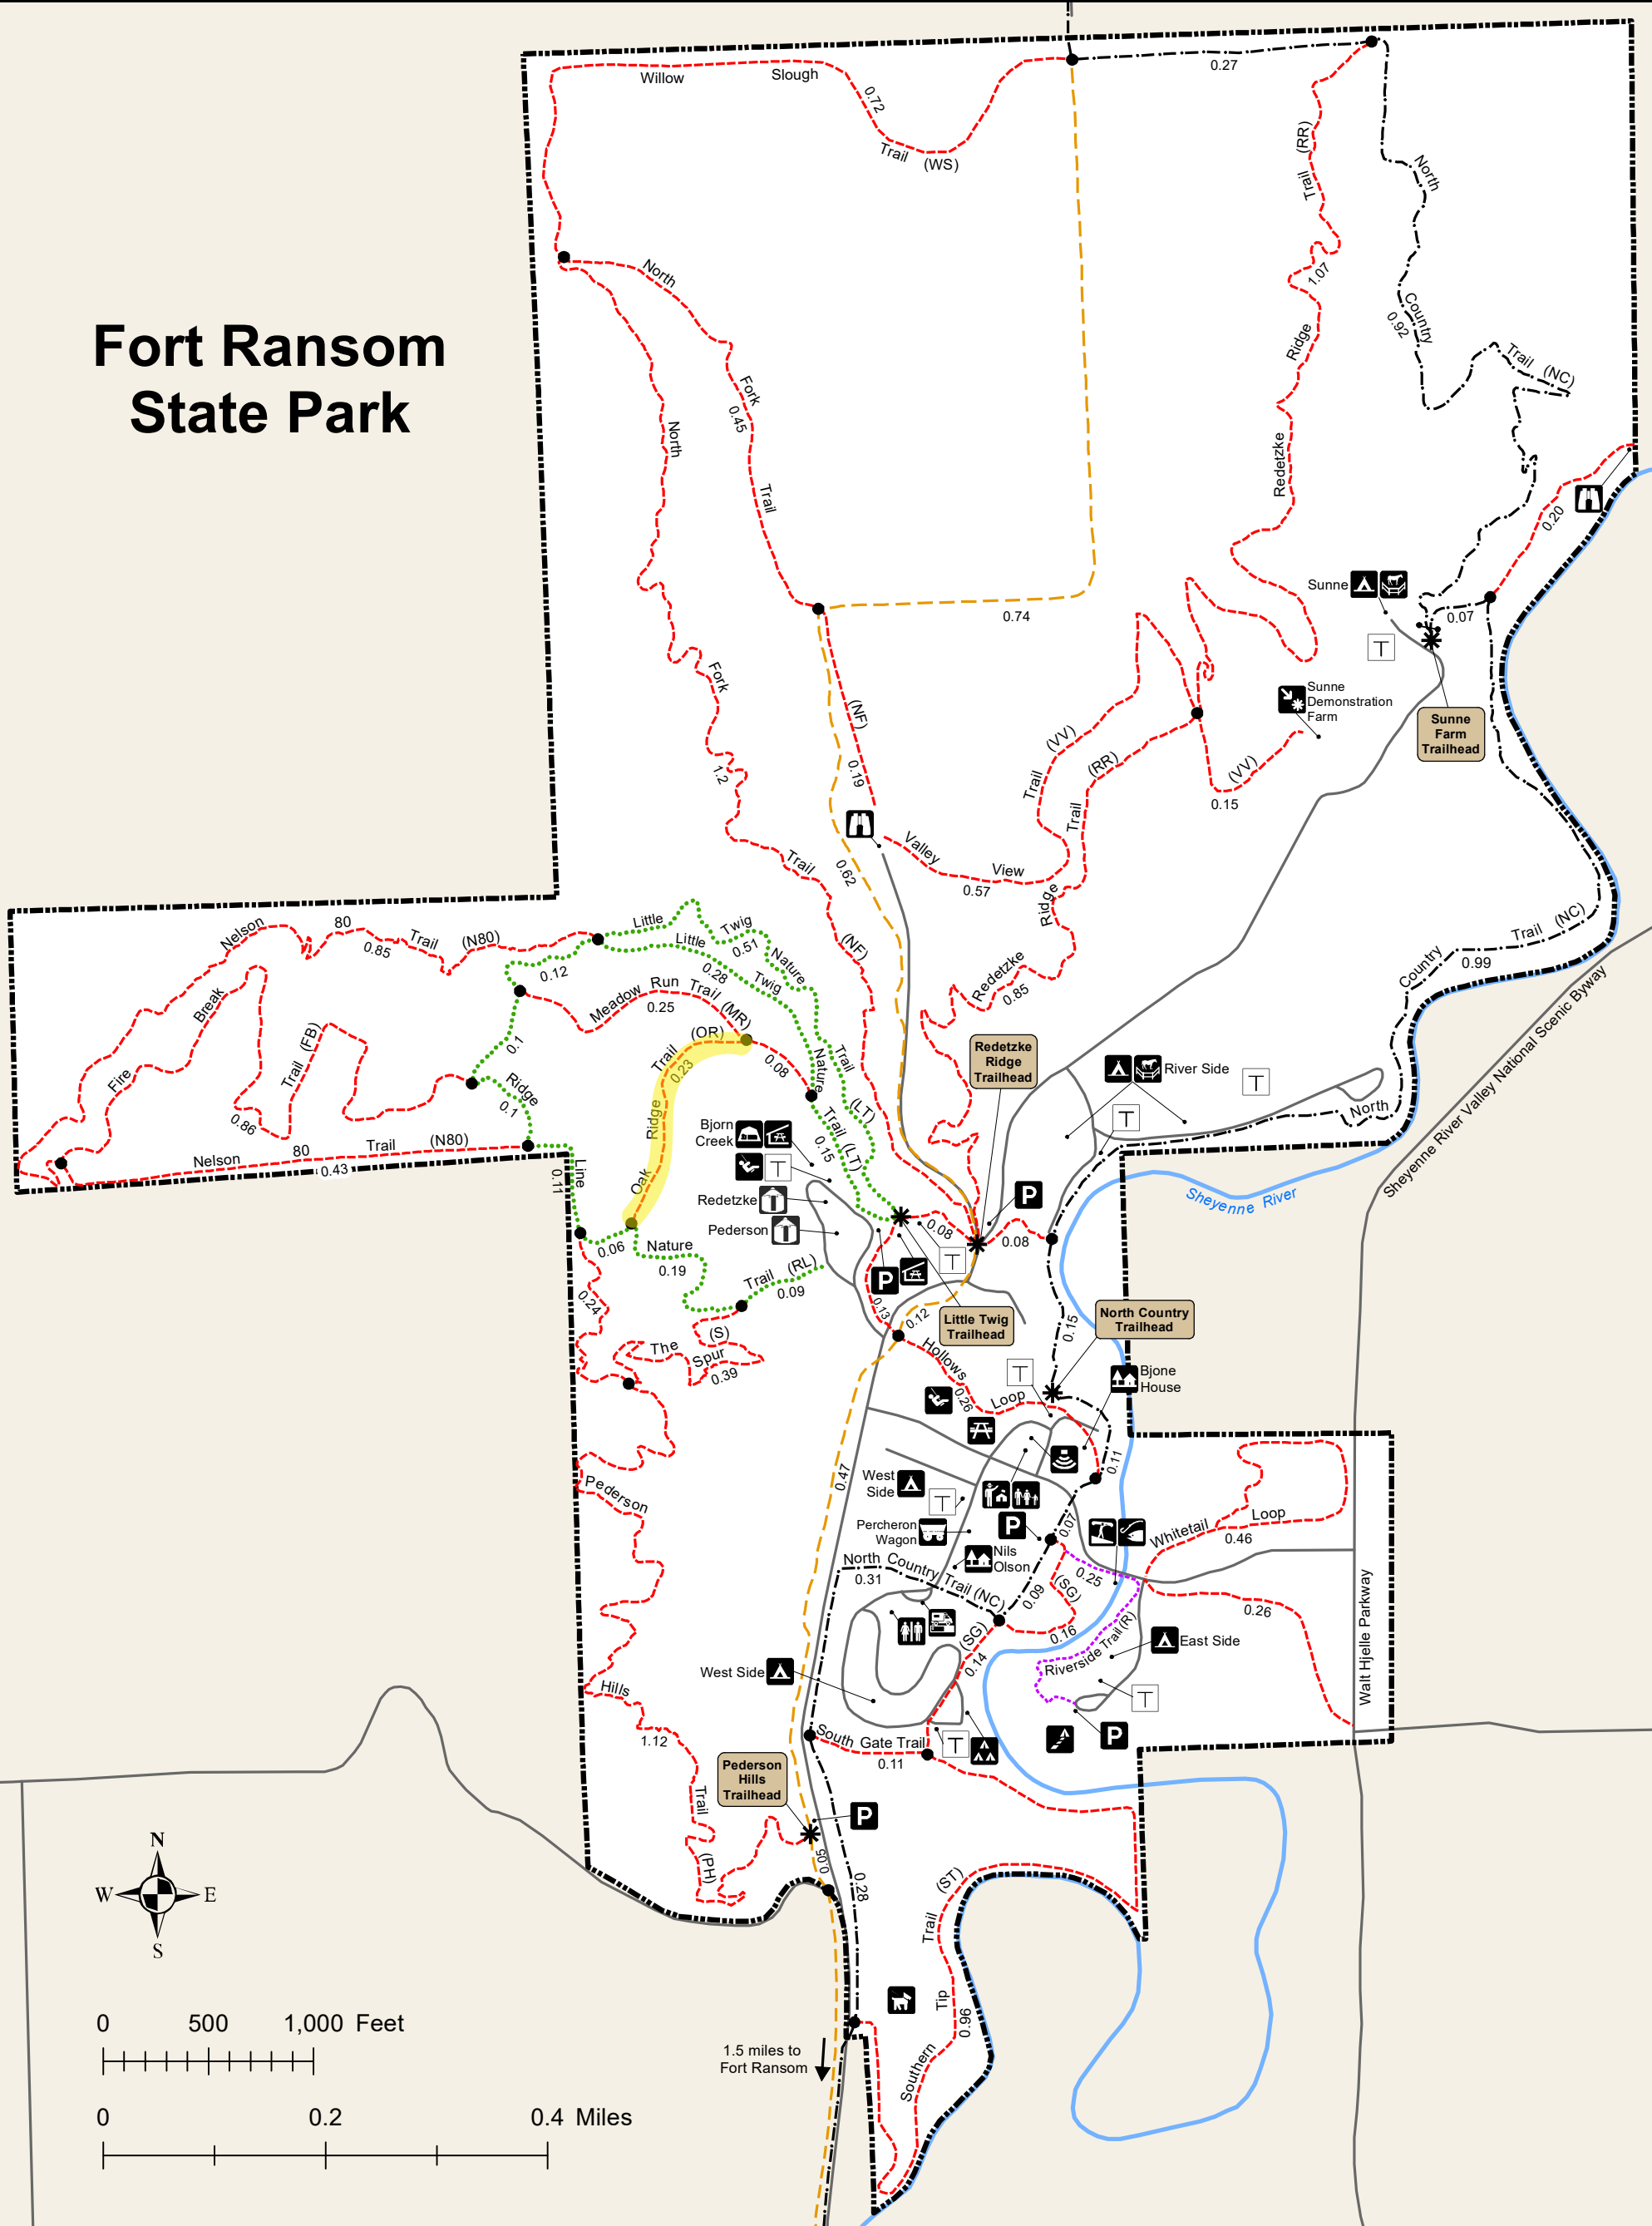

Fort Ransom State Park

Map Legend		
Non-Motorized Multi-Use Trail	Trailhead	Campground
Interpretive Trail	Park Office	Walk-in Campground
Hiking Trail	Visitor Center	Group Campground
Snowmobile Trail	Parking	Tent Campground
North Country Trail (Multiuse Non-Motorized Trail)	Playground	Horse Corrals
Park Boundary	Amphitheater	Yurt
Roads	Trailer Dump Station	Cabin
Mileage	Dog Park	Wagon Cabin
		Scenic Overlook
		Point of Interest
		Comfort Station
		Vault Toilet
		Picnic Shelter
		Picnic Area
		Fishing
		Canoe Access