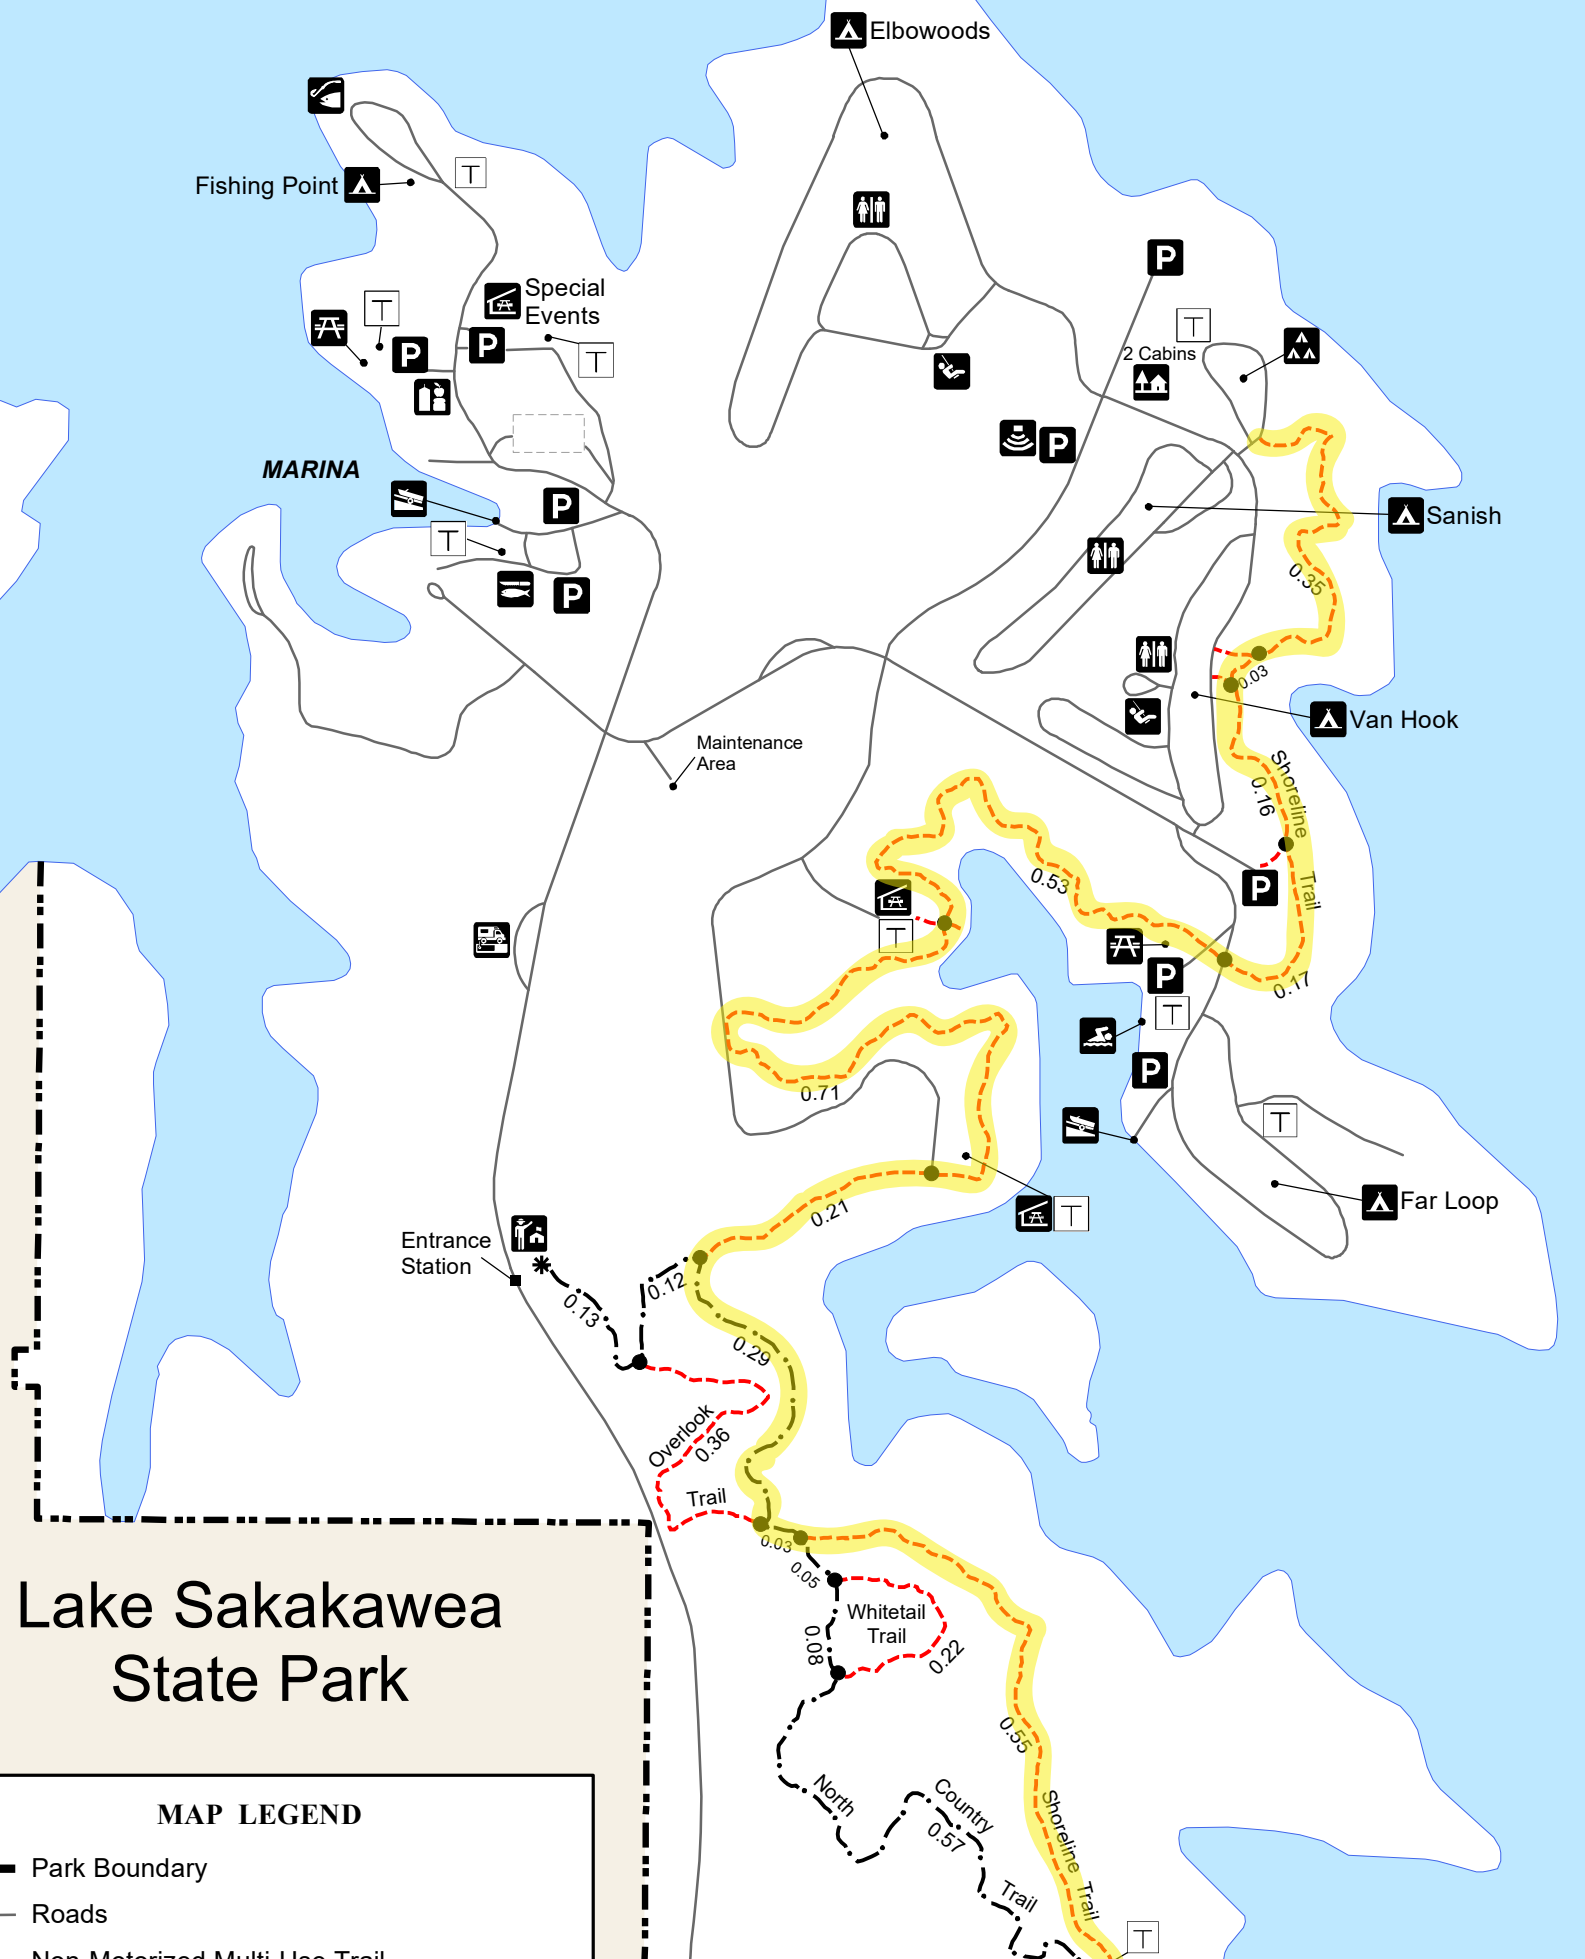

Lake

Sakakawea

# Lake Sakakawea State Park

## MAP LEGEND

- Park Boundary
  - Roads
  - Non-Motorized Multi-Use Trail
  - North Country National Scenic Trail
  - Trailhead
  - Mileage
- |                       |                 |
|-----------------------|-----------------|
| Park Office           | Picnic Shelter  |
| Concession Store      | Picnic Area     |
| Fish Cleaning Station | Comfort Station |
| Parking               | Vault Toilet    |
| Trailer Dump Station  | Boat Ramp       |
| Cabin                 | Playground      |
| Campground            | Amphitheater    |
| Group Campground      | Fishing         |
| Tent Campground       | Swimming        |

To Pick City

To Riverdale

200