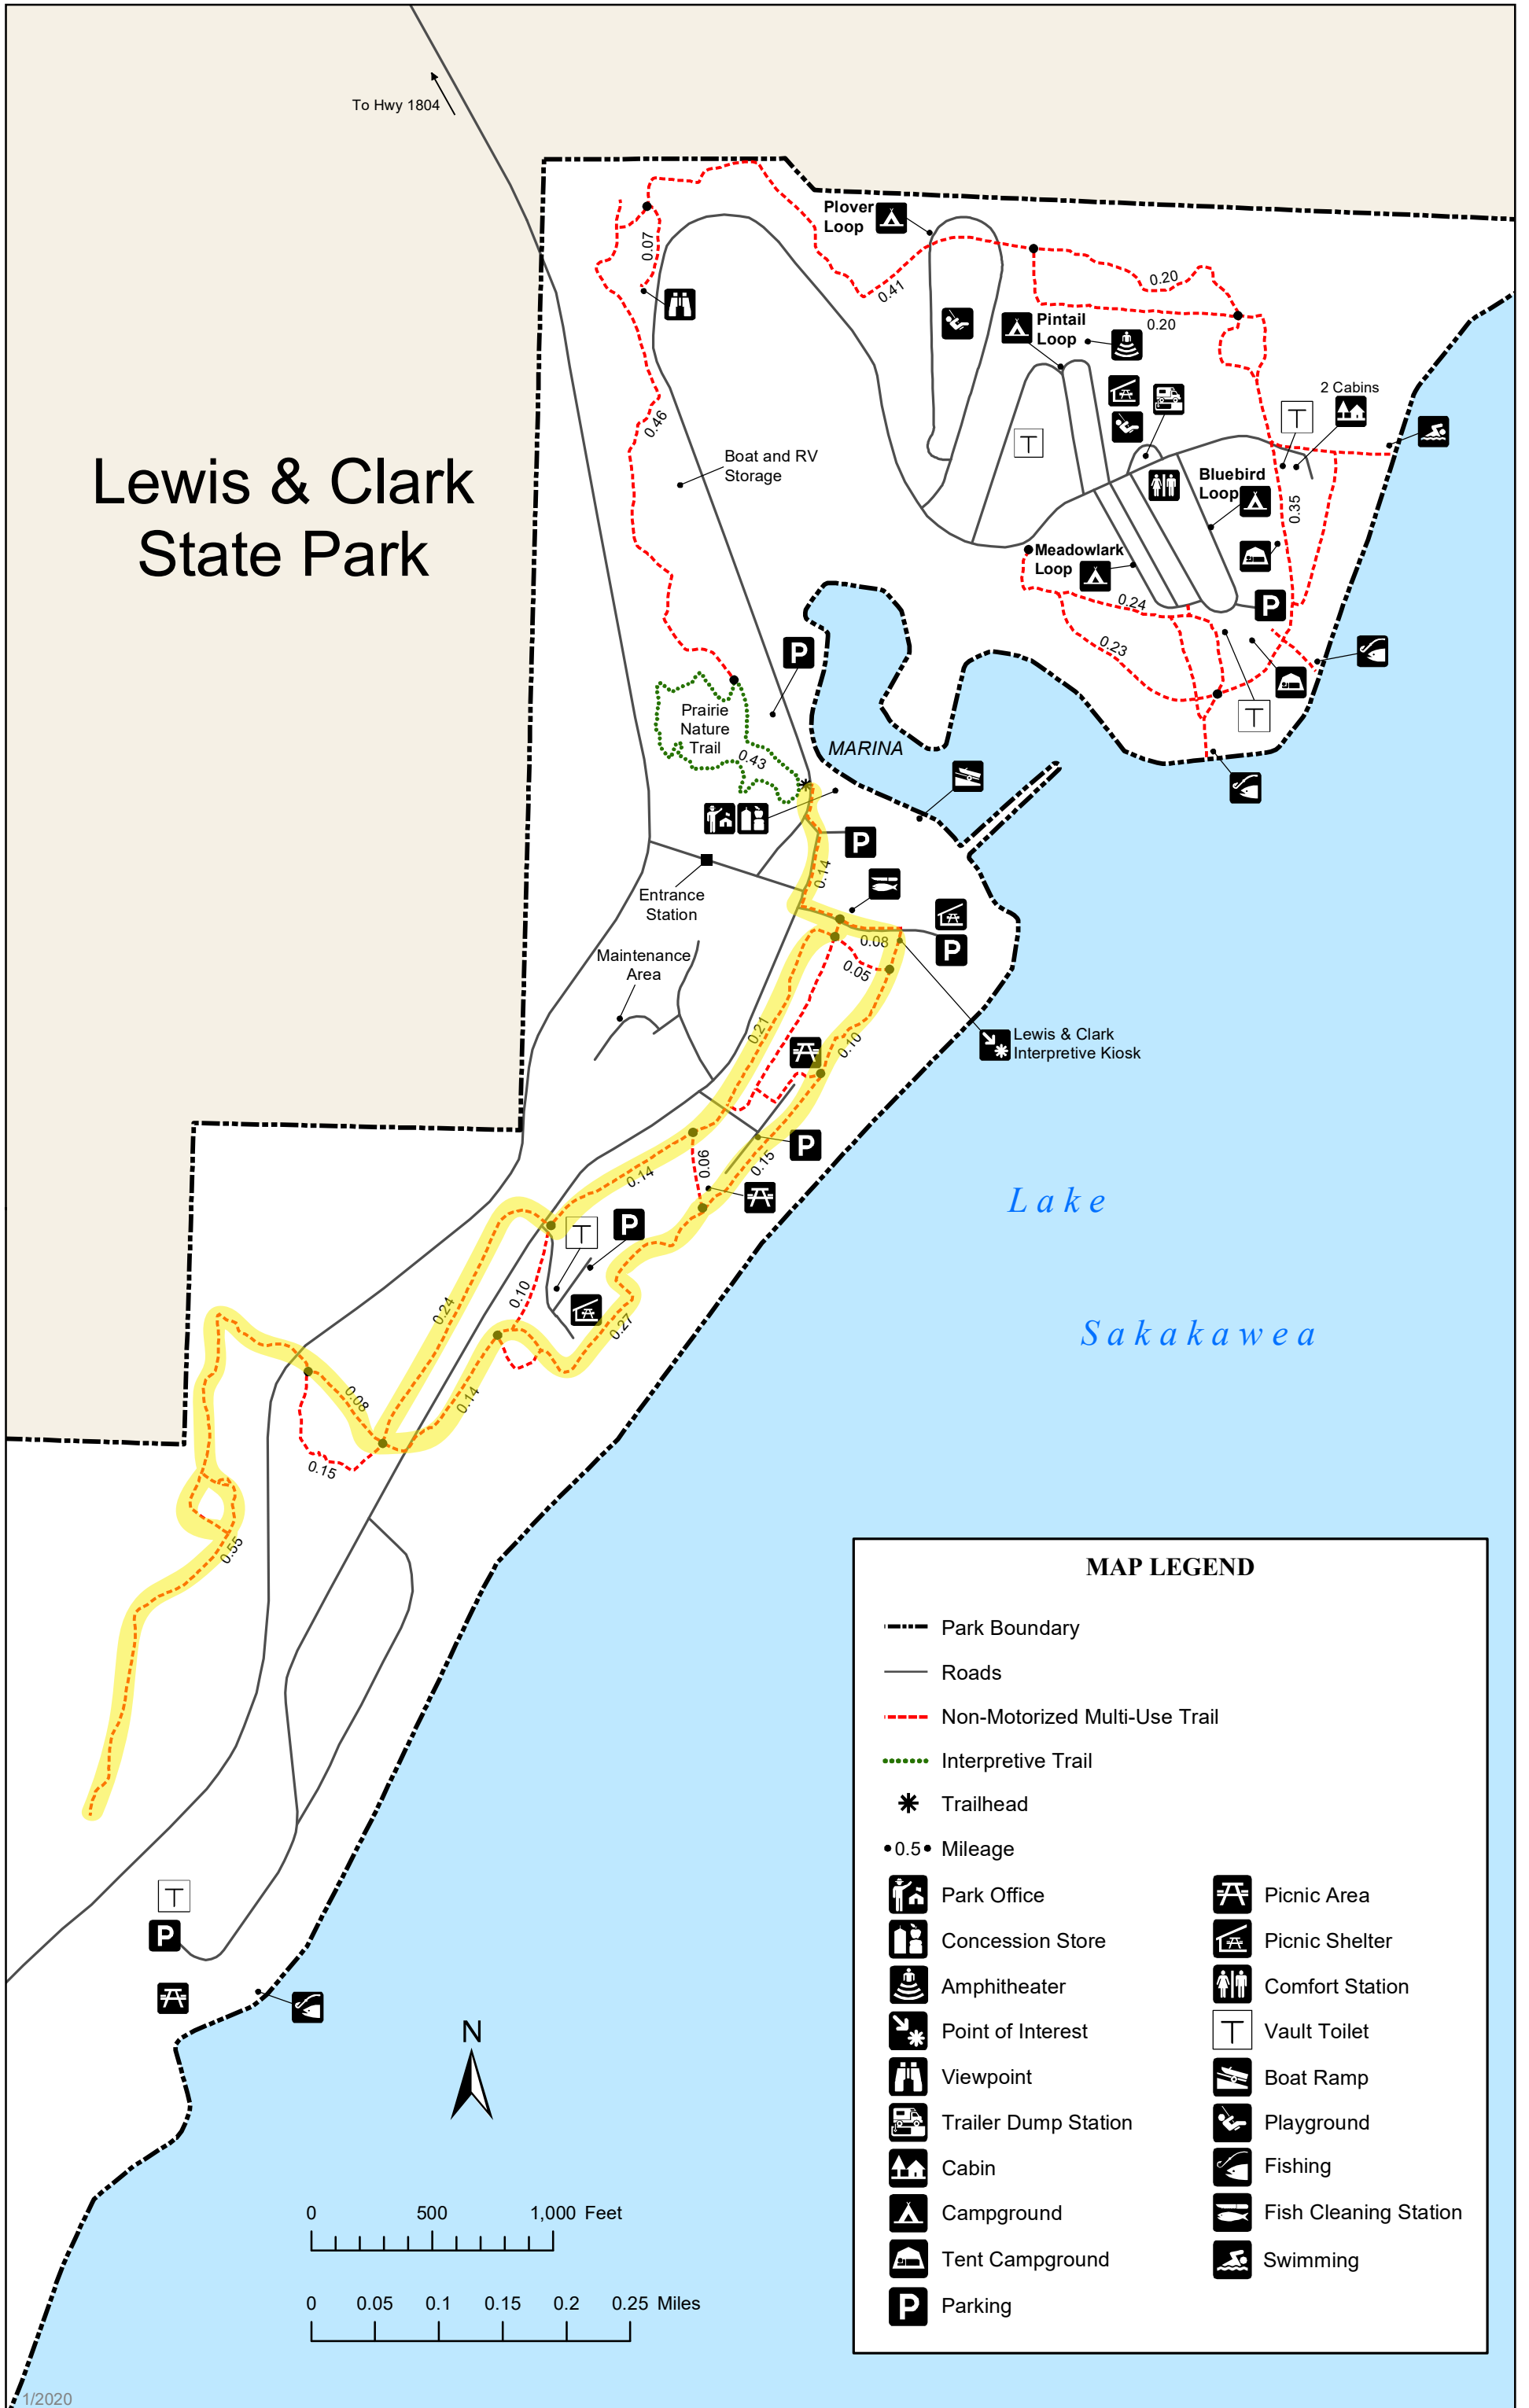

Lewis & Clark State Park

To Hwy 1804

MAP LEGEND

- Park Boundary
- Roads
- Non-Motorized Multi-Use Trail
- Interpretive Trail
- Trailhead
- 0.5 Mileage
- Park Office
- Concession Store
- Amphitheater
- Point of Interest
- Viewpoint
- Trailer Dump Station
- Cabin
- Campground
- Tent Campground
- Parking
- Picnic Area
- Picnic Shelter
- Comfort Station
- Vault Toilet
- Boat Ramp
- Playground
- Fishing
- Fish Cleaning Station
- Swimming