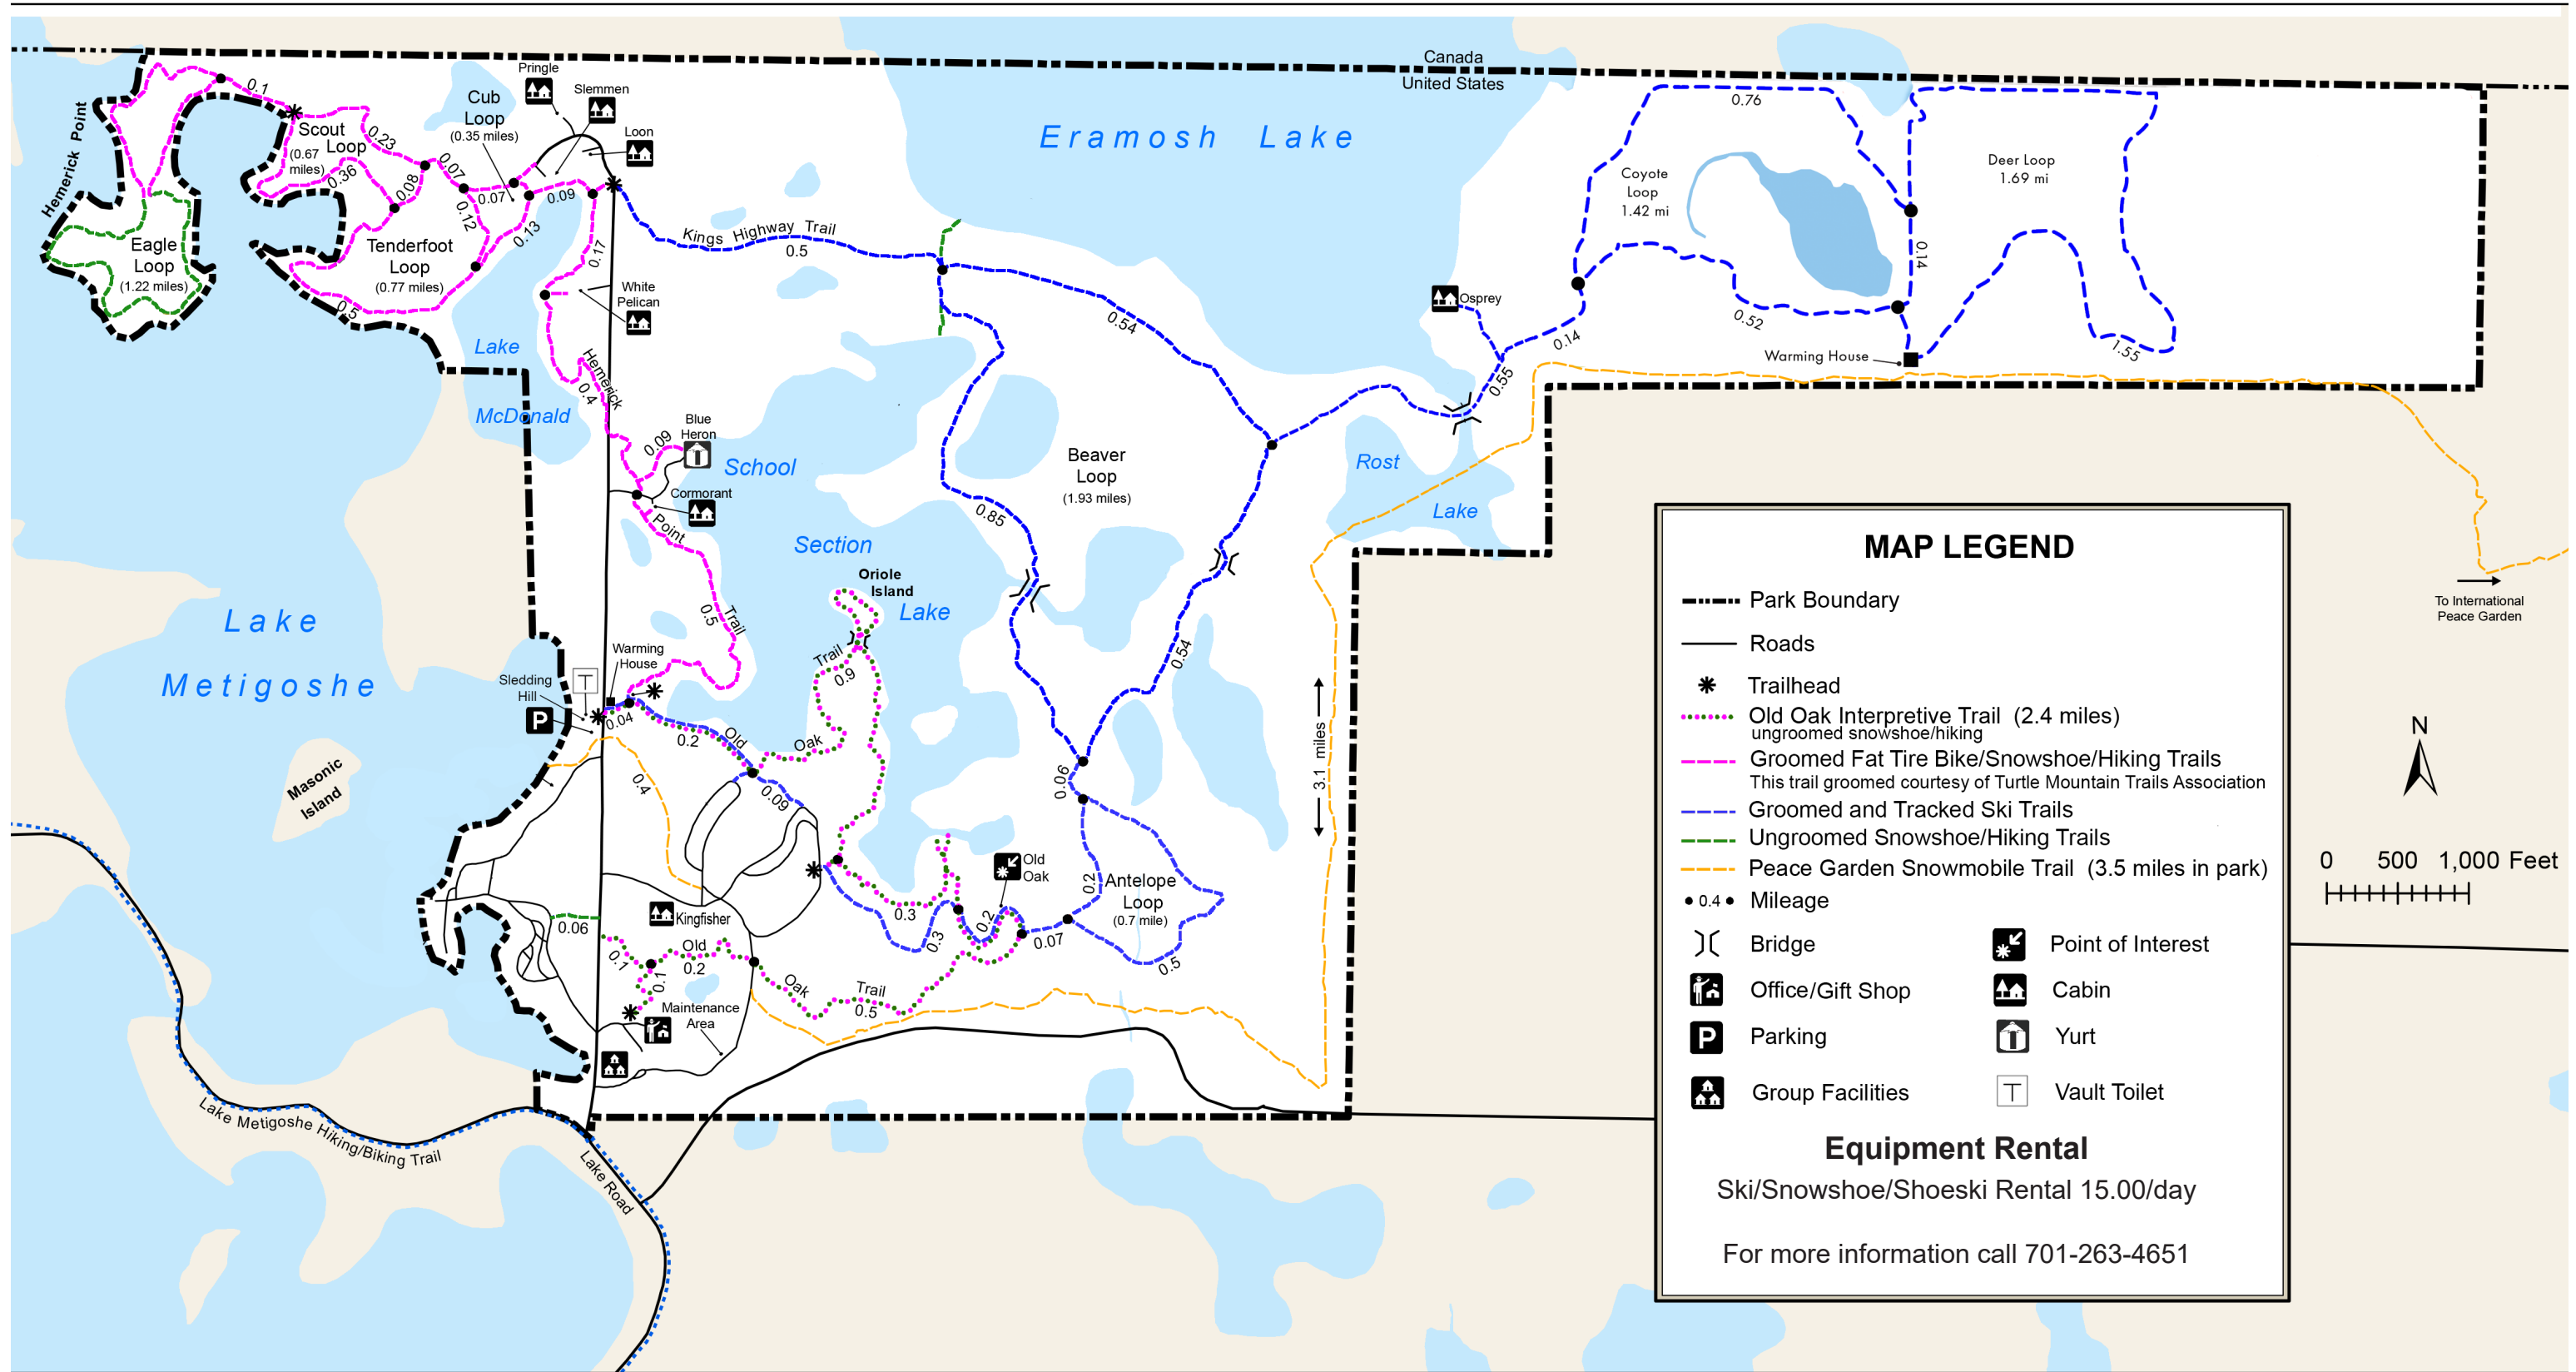

# Lake Metigoshe State Park Winter Trail Information

### MAP LEGEND

- Park Boundary
- Roads
- \*** Trailhead
- .....** Old Oak Interpretive Trail (2.4 miles) ungroomed snowshoe/hiking
- Groomed Fat Tire Bike/Snowshoe/Hiking Trails  
This trail groomed courtesy of Turtle Mountain Trails Association
- Groomed and Tracked Ski Trails
- Ungroomed Snowshoe/Hiking Trails
- Peace Garden Snowmobile Trail (3.5 miles in park)
- Mileage
- ⌋** Bridge
- ⌈** Office/Gift Shop
- P** Parking
- ⌈** Group Facilities
- ⌈** Point of Interest
- ⌈** Cabin
- ⌈** Yurt
- T** Vault Toilet